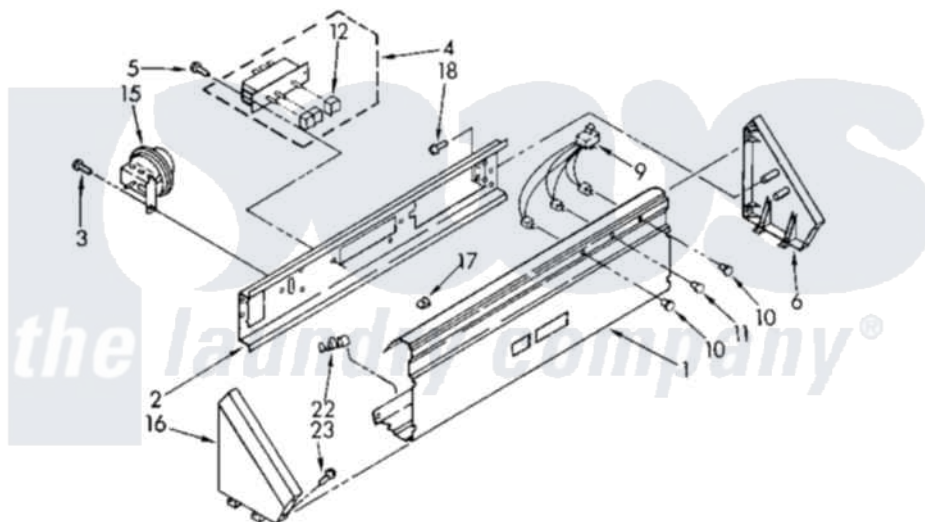

# Whirlpool CA2751XWG1 03 - CONTROL PANEL

## CONTROL PANEL PARTS

For Model: CA2751XWW1

3355015

4

Whirlpool [Commercial Whirlpool CA2751XWG1 Washer Parts](#) Parts Diagram 03 - CONTROL PANEL

[Click on the part number to view part](#)

Item	Original Part Number	Replaced By	Status	Part Description
1	<a href="#">3353946</a>			Panel, Console
2	<a href="#">3352860</a>			Bracket, Control
3	<a href="#">90767</a>			Screw, 8A X 3/8 HeX Washer Head Tapping
4	389138	<a href="#">3355916</a>		Switch, Cycle Selector
5	9424101	<a href="#">965173</a>		Screw, 8 X 3/8 Phlps. Round Hd.
6	<a href="#">3347705</a>			End Cap
9	<a href="#">3352457</a>			Lights, Indicator
10	<a href="#">3348109</a>			Lens Light
11	<a href="#">3348110</a>			Lens, Yellow
12	<a href="#">3348587</a>			Button, Pushbutton
15	3348542	<a href="#">279947</a>		Switch-WL
16	63789	<a href="#">285653</a>		Endcap
17	<a href="#">689559</a>			Nut, Push-In
18	355326		Not Available	Screw, End Cap To Bracket (4)