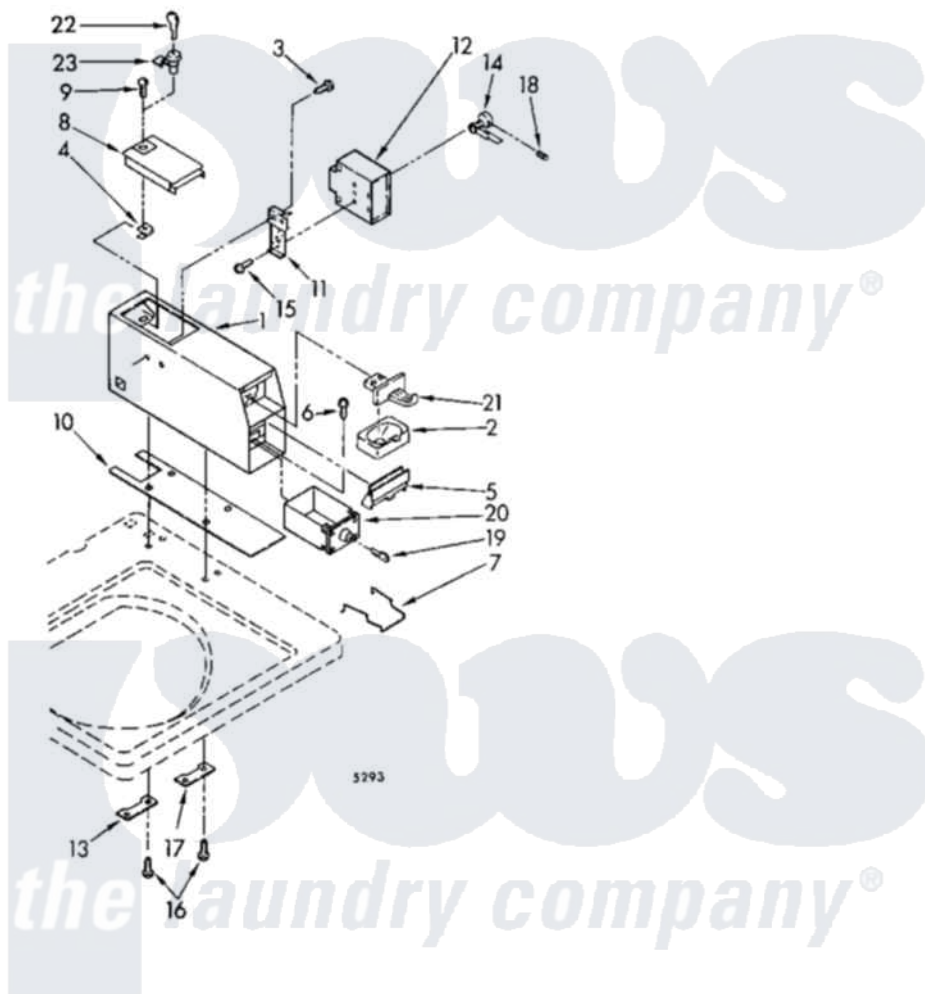

Whirlpool CA2751XWG1 04 - METER CASE

METER CASE PARTS

For Model: CA2751XWW1

5

3355015

Whirlpool [Commercial Whirlpool CA2751XWG1 Washer Parts](#) Parts Diagram 04 - METER CASE

[Click on the part number to view part](#)

Item	Original Part Number	Replaced By	Status	Part Description
1	3351132	8527844		Case
"	3351133	3951146		Case
"	3351134	3357359		Meter Case
2	385421			Funnel, Coin
3	339805			Screw, 10-32 X 3/16
4	90406			Cage Nut, 5/16-18
5	3351150	285883		Spacer
"	3351151	285884		Spacer
"	3351152			Spacer, Money Vault (Golden Harvest)
6	3353994			Bolt, Meter Case Mounting
7	3352295			Guide, Drawer
8	3351136			Service Door Assembly
"	3351137		Not Available	Door, Service (For Almond Model)
"	3351138	285880		Door
9	358409			Screw And Washer

10	3348850	3954812	Cushion, Meter Case
11	385575		Bracket, Timer
12	3355023		Timer, 60 Hz
"	3359763	285675	Hinge-Broiler Door
13	3353813		Plate, Mounting
14	385571		Clutch, Timer
"	354987		Ring, Retaining
15	96435	356418	Screw
16	98445		Screw, 10-16 X 3/4
17	3347825	3353813	Plate, Mounting
18	98654	8533976	Set Screw
19	BLANK		Not Available Key, Money Box
20			Not Available
21			Not Available
22	BLANK		Not Available Key, Service Door
23	BLANK		Not Available Security Lock & Cam Assembly