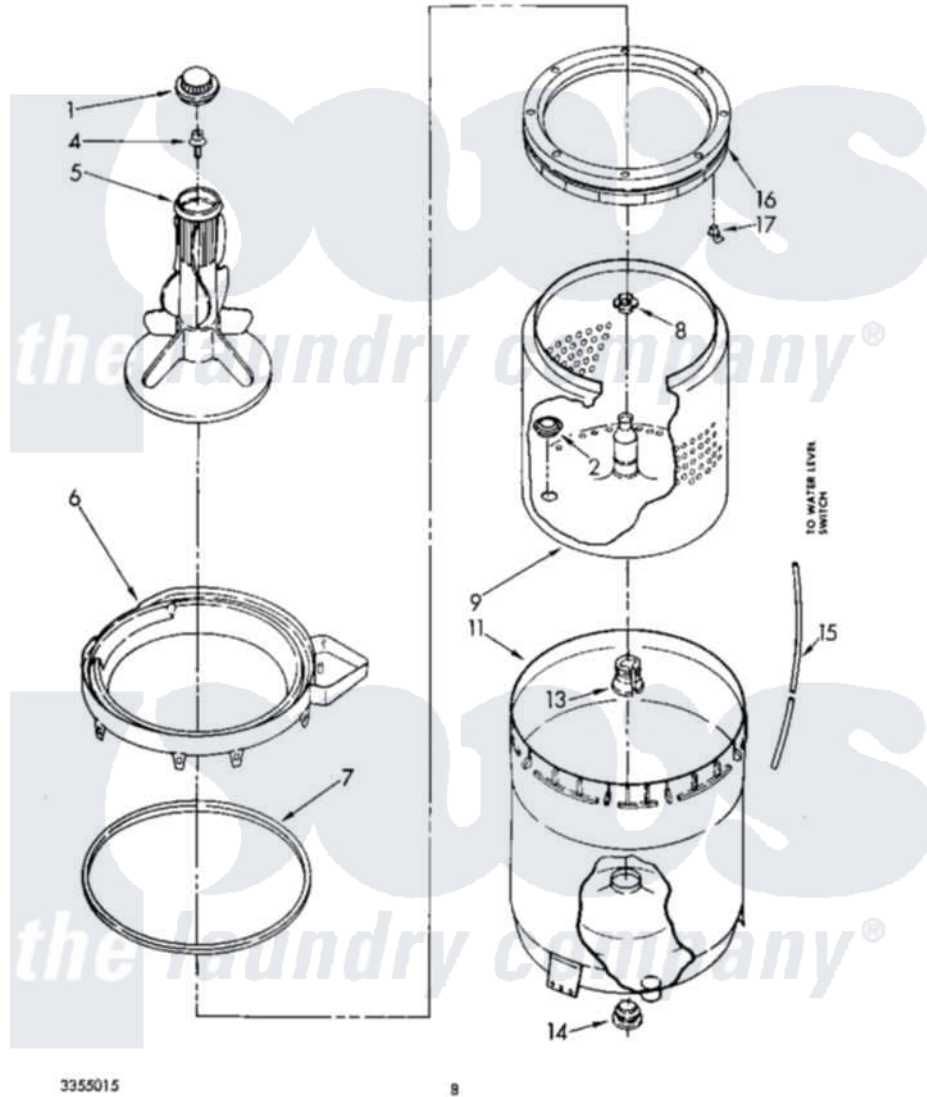

# Whirlpool CA2751XWG1 06 - AGITATOR, BASKET AND TUB

## AGITATOR, BASKET AND TUB PARTS

For Model: CA2751XWW1

3355015

8

Whirlpool [Commercial Whirlpool CA2751XWG1 Washer Parts](#) Parts Diagram 06 - AGITATOR, BASKET AND TUB  
 Click on the part number to view part

Item	Original Part Number	Replaced By	Status	Part Description
1	<a href="#">3355758</a>			Cap, Agitator
2	3352284	<a href="#">285630</a>		Plug
4	<a href="#">358237</a>			Screw And Washer
5	3350151	<a href="#">285622</a>		Agitator
6	387966	<a href="#">3360611</a>		Tub Ring And Gasket Assembly
7	63222	<a href="#">3359586</a>		Gasket, Tub Ring
8	<a href="#">21366</a>			Nut, Spanner
9	3349748	<a href="#">3956207</a>		Basket And Balance Ring
11	<a href="#">63125</a>			Tub
13	<a href="#">389140</a>			Tub Block, Basket Drive
14	<a href="#">383727</a>			Gasket, Centerpod
15	386757	<a href="#">353244</a>		Hose, Pressure Switch
16	387868	<a href="#">3956205</a>		Balance Ring
17	387868	<a href="#">3956205</a>		Balance Ring