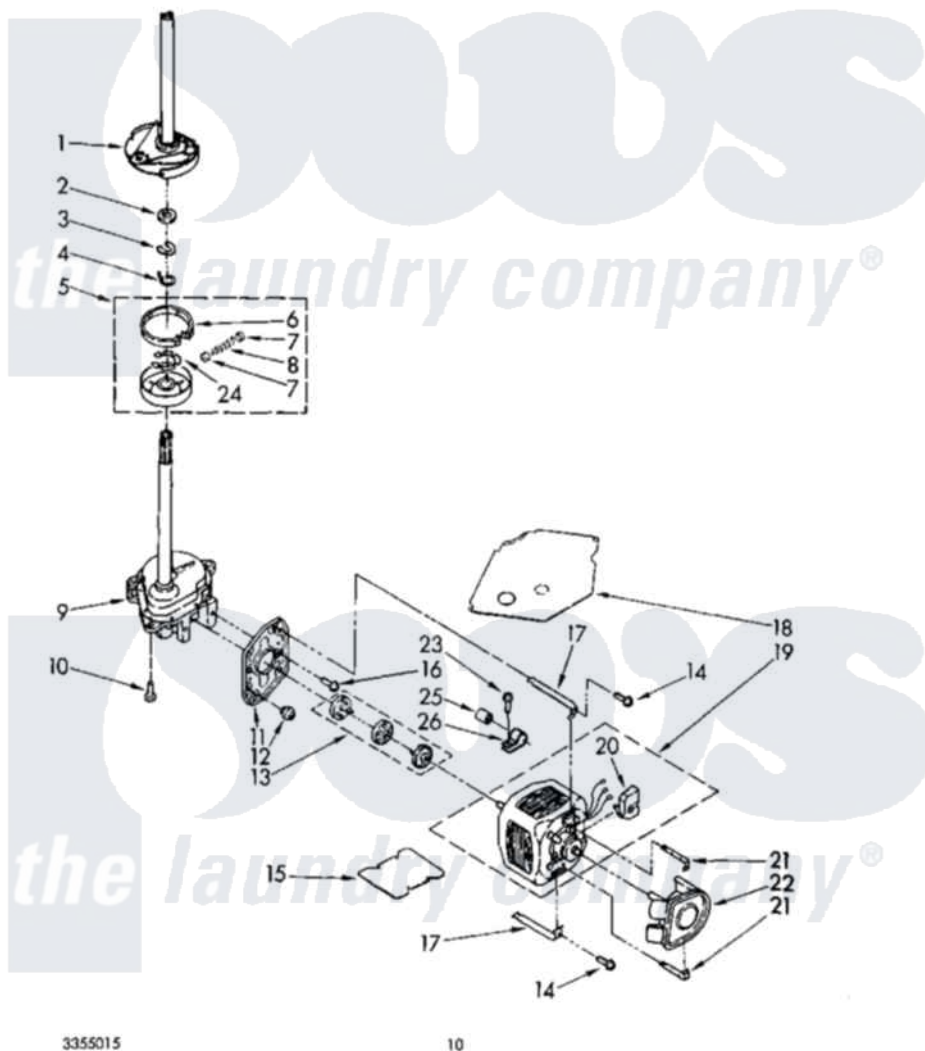

Whirlpool CA2751XWG1 08 - BRAKE, CLUTCH, GEARCASE, MOTOR AND PUMP

BRAKE, CLUTCH, GEARCASE, MOTOR AND PUMP PARTS

For Model: CA2751XWW1

3355015

10

Whirlpool [Commercial Whirlpool CA2751XWG1 Washer Parts](#) Parts Diagram 08 - BRAKE, CLUTCH, GEARCASE, MOTOR AND PUMP

[Click on the part number to view part](#)

Item	Original Part Number	Replaced By	Status	Part Description
1	388951	285792		Basketdrive
2	63292			Washer, Spin Tube Thrust
3	62697	W10080230		Ring, Spin Tube Support
4	63283	285353		Ring
5	3350115	285785		Clutch
6	388190	285790		Lining
7	62646			Cap, Clutch Spring
8	3354731	285790		Lining
9	389246	3360629		Gearcase
10	62735		Not Available	Screw, 5/16-24 x 3/16 (3) (Gearcase To Tub Support)
11	62611			Plate, Motor Mount To Gearcase
12	62691			Grommet, Motor
13	661560	285753A		Coupling

14	3387485	273556	Screw, 10-16 X 5/8
15	3351341	3946532	Shield, Motor
16	98062	3400516	Screw Anti-Rattle
17	3349637	W10086010	Retainer, Motor
18	3349282	3362089	Shield, Tub To Motor
19	3349643	661600	Motor, Main Drive
20	62851	8529896	Switch, Main Drive Motor
21	62700	8546127	Retainer, Pump
22	3352492	3363394	Pump
23	9420601	3390631	Screw, 10-16 X 3/8
24	3355454		Clip, Main Drive
25	357021	8572717	Capacitor, Motor Start
26	357030		Clamp, Capacitor