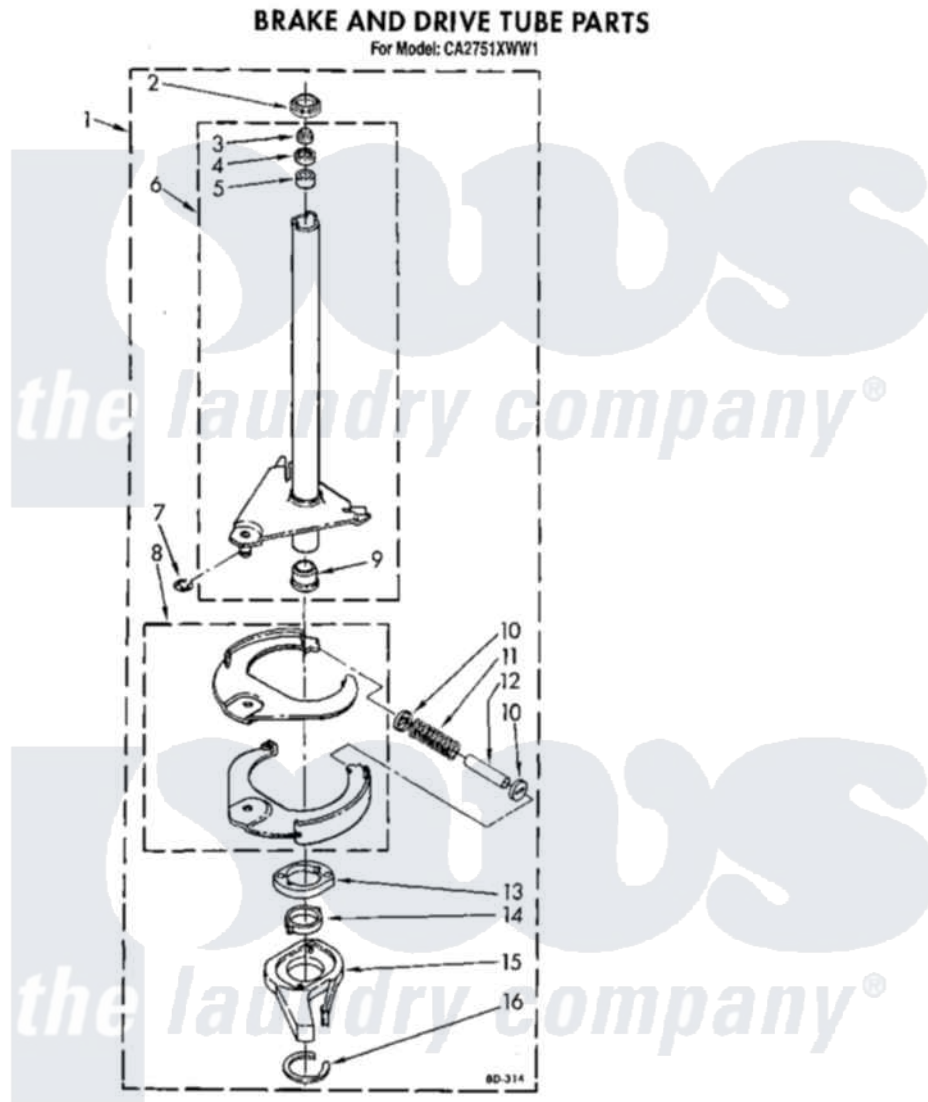

Whirlpool CA2751XWG1 11 - BRAKE AND DRIVE TUBE

13

3355015

Whirlpool Commercial Whirlpool CA2751XWG1 Washer Parts Parts Diagram 11 - BRAKE AND DRIVE TUBE
Click on the part number to view part

Item	Original Part Number	Replaced By	Status	Part Description
1	388951	285792		Basketdrive
2	62658			Ring, Thrust
3	91939			Seal, Shaft
4	356427			Seal, Spin Pinion
5	356937			Spacer, Drive Tube
6	64027	64208		Tube-Spin
7	64035	W10083190		Ring, Retaining
8	64232	285438		Shoe-Brake
9	62703	8546462		"T" Bearing, Spin Tube
10	62648	285658		Sleeve
11	62647		Not Available	Spring, Brake
12	62909	285658		Sleeve
13	63023	8546461		Cam, Brake Release
14	63022			Sleeve, Cam
15	64194	285790		Lining
16	90368	W10083200		Ring, Retaining