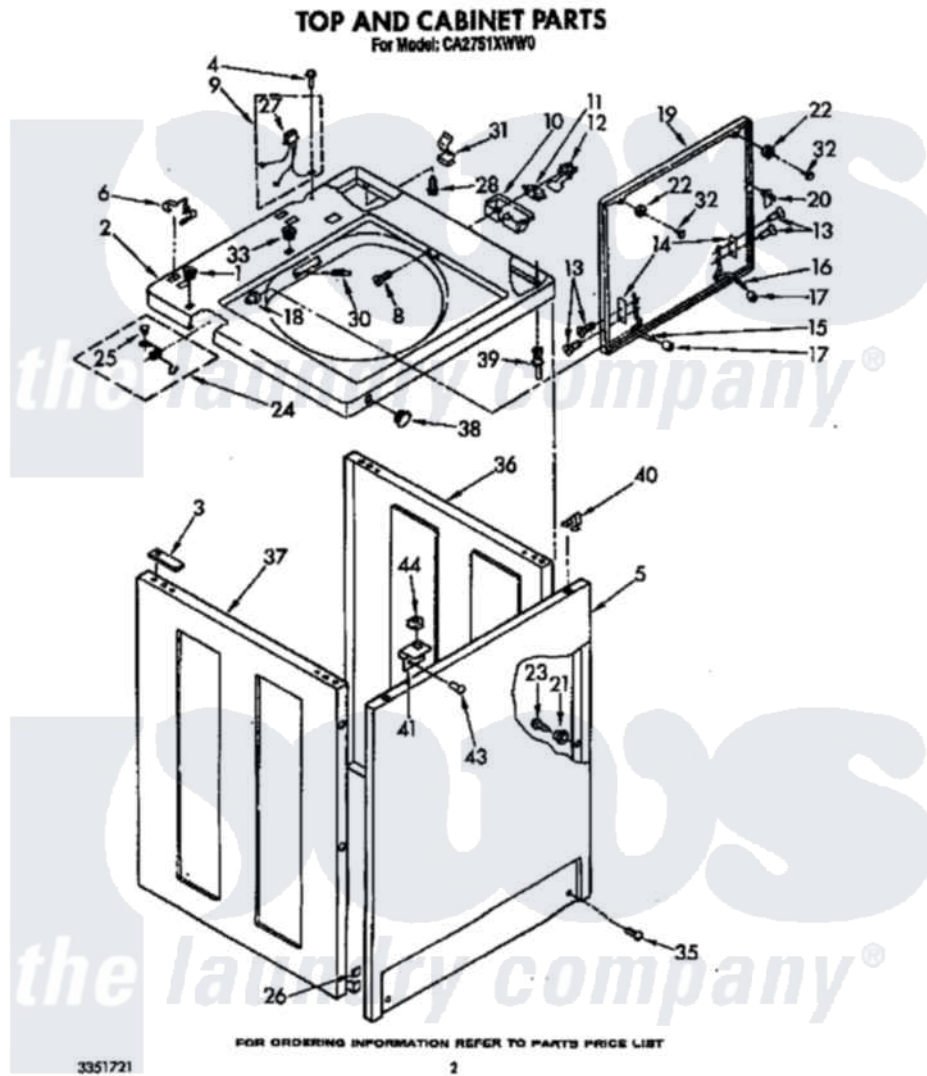

Whirlpool CA2751XWN0 02 - TOP AND CABINET, LIT/OPTIONAL

Whirlpool [Commercial Whirlpool CA2751XWN0 Washer Parts](#) Parts Diagram 02 - TOP AND CABINET, LIT/OPTIONAL
Click on the part number to view part

Item	Original Part Number	Replaced By	Status	Part Description
1	358473			Nut, Push-In
2	3353774		Not Available	Top (White)
"	3353775		Not Available	Top (Almond)
"	3353776		Not Available	Top (Golden Harvest)
3	3353950			Spacer, Cabinet To Top
4	343641	681414		Screw, 10AB X 1/2
5	3353702	3358500		Panel, Front
"	3353703	3358501		Panel, Front
"	3353704	3358502		Panel, Front
6	62780			Clip, Top And Cabinet And Rear Panel
8	354764		Not Available	Screw & Washer, Lid Switch (2)
9	63833		Not Available	Harness, Lid Switch
10	359231			Shield, Lid Switch
11	661517	279347		Switch-Lid
12	357347	359807		Switch Actuator Assembly