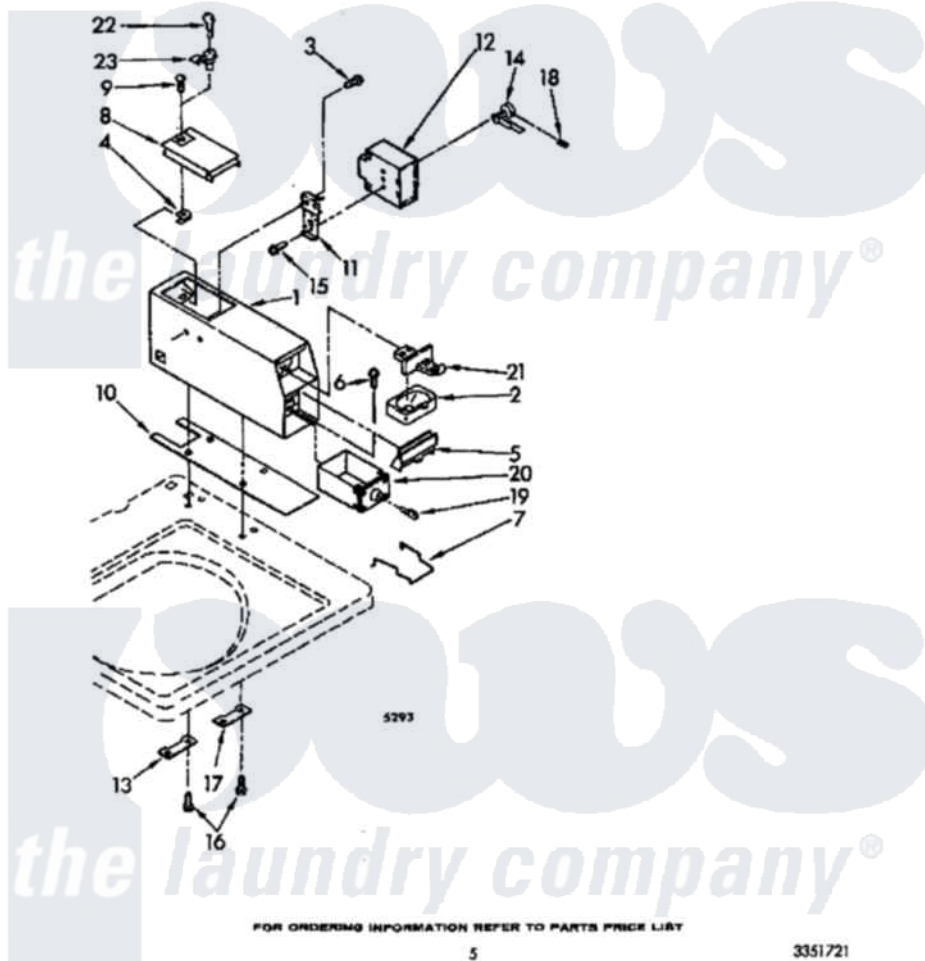

Whirlpool CA2751XWN0 04 - METER CASE

METER CASE PARTS For Model: CA2751XWN0

Whirlpool [Commercial Whirlpool CA2751XWN0 Washer Parts](#) Parts Diagram 04 - METER CASE
Click on the part number to view part

Item	Original Part Number	Replaced By	Status	Part Description
1	3351132	8527844		Case
"	3351133	3951146		Case
"	3351134	3357359		Meter Case
2	385421			Funnel, Coin
3	339805			Screw, 10-32 X 3/16
4	90406			Cage Nut, 5/16-18
5	3351150	285883		Spacer
"	3351151	285884		Spacer
"	3351152			Spacer, Money Vault (Golden Harvest)
6	3353994			Bolt, Meter Case Mounting
7	3352295			Guide, Drawer
8	385757	3351136		Service Door Assembly
"	385758		Not Available	Door, Service (Almond)
"	385760	285880		Door
9	358409			Screw And Washer
10	3348850	3954812		Cushion, Meter Case

11	385575		Bracket, Timer
12	3354381	Not Available	Timer, 60 Hz.
13	3353813		Plate, Mounting
14	385571		Clutch, Timer
"	354987		Ring, Retaining
15	96435	356418	Screw
16	3349065		Bolt, Meter Case Mounting
17	3347825	3353813	Plate, Mounting
18	98654	8533976	Set Screw
19	BLANK	Not Available	Key, Money Box
20		Not Available	
21		Not Available	
22	BLANK	Not Available	Key, Service Door
23	BLANK	Not Available	Security Lock & Cam Assembly