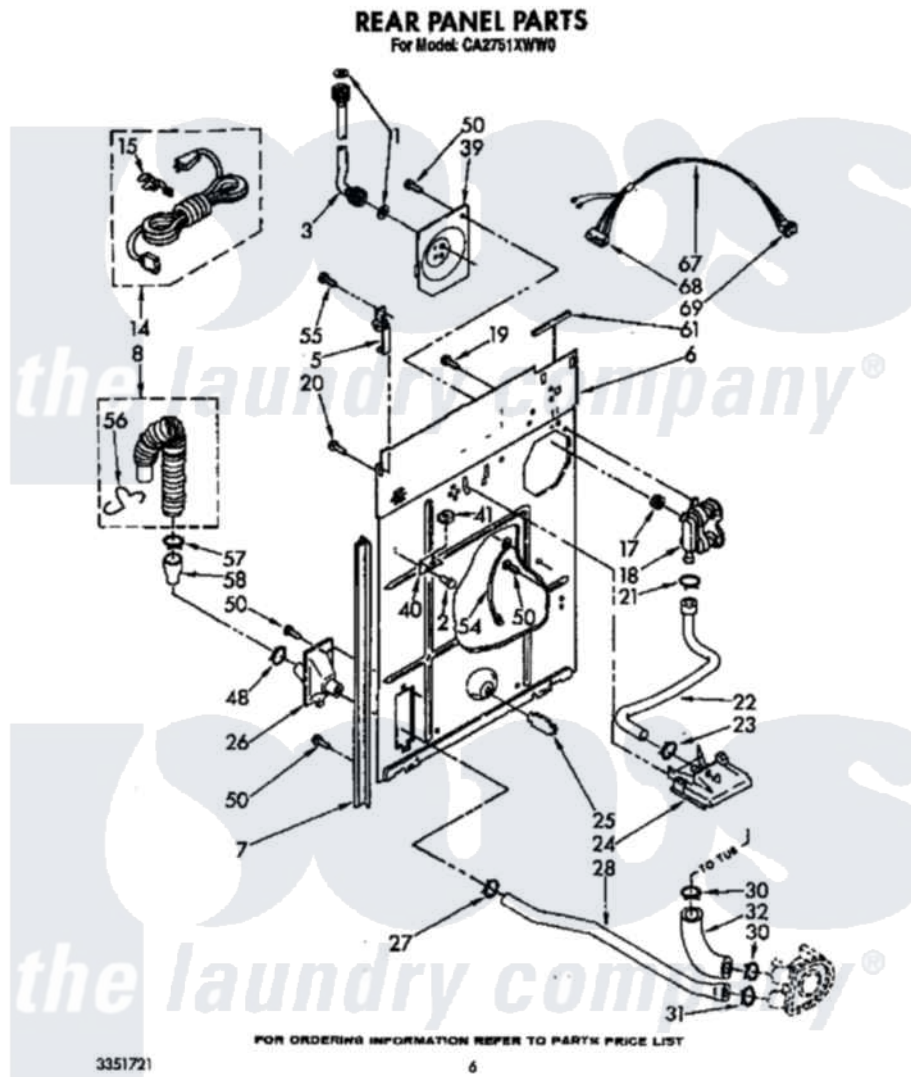

Whirlpool CA2751XWN0 05 - REAR PANEL

Whirlpool [Commercial Whirlpool CA2751XWN0 Washer Parts](#) Parts Diagram 05 - REAR PANEL

Click on the part number to view part

Item	Original Part Number	Replaced By	Status	Part Description
1	16123			Washer Inlet-Hose Miscellaneous Parts Must be Ordered Separately.
2	63554			Rivet
3	660028	89503		Hose-Inlet
5	387402			Hinge
6	3353805	285929		Panel-Rear
7	3354204	62747		Pad, Rear Panel
8	96743			Hose, Drain
"	388418	285666		Hose
14	3348564	285800		Cord-Power
15	62733	285777		Relief-Str
17	96160			Screen
18	358992	285805		Valve-Inlet
19	62863	3390631		Screw, 10-16 X 3/8
20	690989	681414		Screw, 10AB X 1/2
21	660632	596669		Clamp, Manifold

22	62662	3357328	Hose, Vacuum Break
23	371503	596669	Clamp, Manifold
24	3347034		Break, Vacuum
25	63290	8519200	Support, Rear Panel
26	3349018	3976399	Connector
27	356138		Clamp, Hose
28	3348552		Hose, Pump To Drain Connector
30	371502		Clamp, Hose
31	660628	285655	Clamp, Hose
32	62731	285871	Hose
39	3347682	285930	Plate
40	3347824		Bracket, Top Lock
41	90406		Cage Nut, 5/16-18
48	356138		Clamp, Hose
50	62863	3390631	Screw, 10-16 X 3/8
54	364089	303485	Wire, Ground
55	3393008	308685	Side Trim)
56	3350222		Retainer, Drain Hose
57	371504	616099	Clamp
58	384496		Coupling, Hose Extension Kit
61	303294	3367669	Protector, Edge
67	3354384		Harness, Timer (Includes Illus. 68 & 69)
68	352089		Timer, Block Disconnect
69	96895		Cap, Terminal