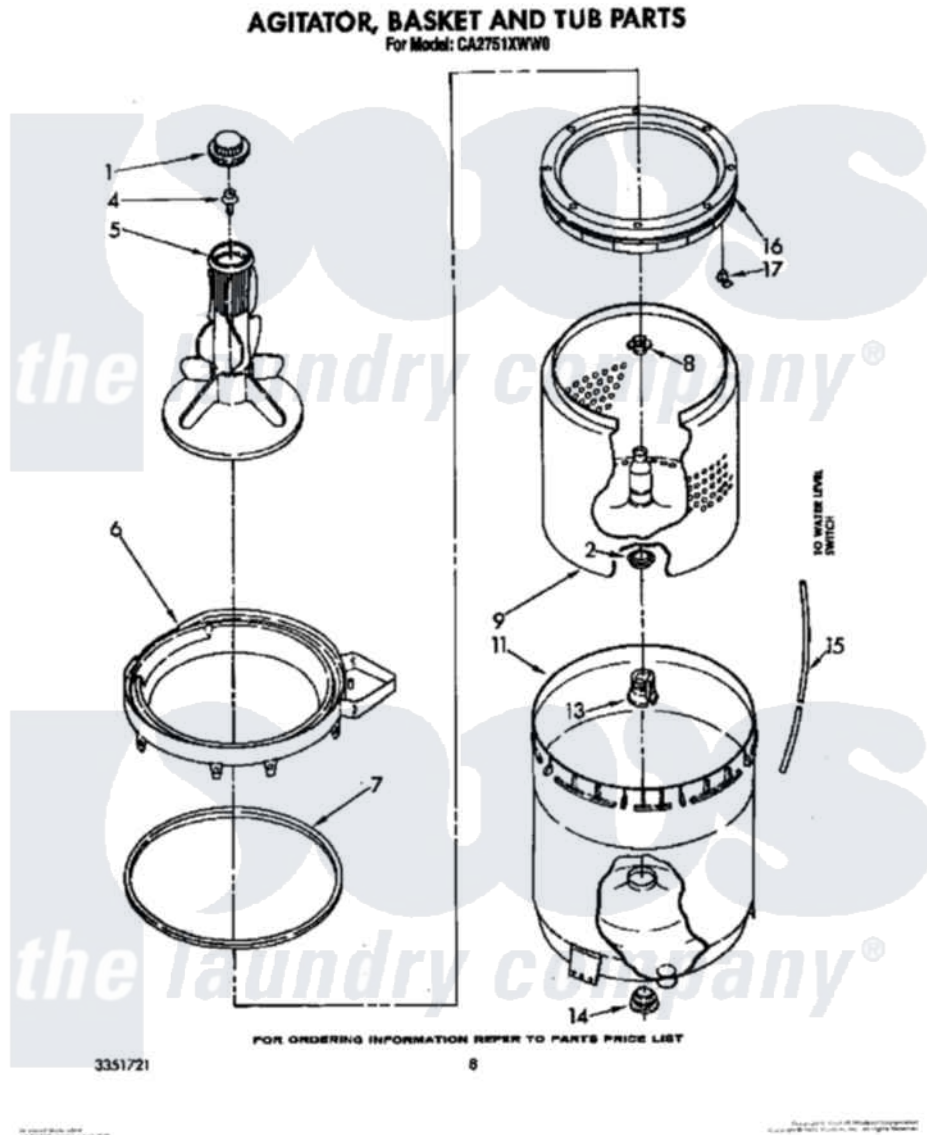

# Whirlpool CA2751XWN0 06 - AGITATOR, BASKET AND TUB

Whirlpool Commercial Whirlpool CA2751XWN0 Washer Parts Parts Diagram 06 - AGITATOR, BASKET AND TUB  
Click on the part number to view part

Item	Original Part Number	Replaced By	Status	Part Description
1	3388571	<a href="#">3355758</a>		Cap, Agitator
2	3352284	<a href="#">285630</a>		Plug
4	<a href="#">358237</a>			Screw And Washer
5	3350151	<a href="#">285622</a>		Agitator
6	387966	<a href="#">3360611</a>		Tub Ring And Gasket Assembly
7	63222	<a href="#">3359586</a>		Gasket, Tub Ring
8	<a href="#">21366</a>			Nut, Spanner
9	3349748	<a href="#">3956207</a>		Basket And Balance Ring
11	<a href="#">63125</a>			Tub
13	<a href="#">389140</a>			Tub Block, Basket Drive
14	<a href="#">383727</a>			Gasket, Centerpod
15	386757	<a href="#">353244</a>		Hose, Pressure Switch
16	387868	<a href="#">3956205</a>		Balance Ring
17	387868	<a href="#">3956205</a>		Balance Ring