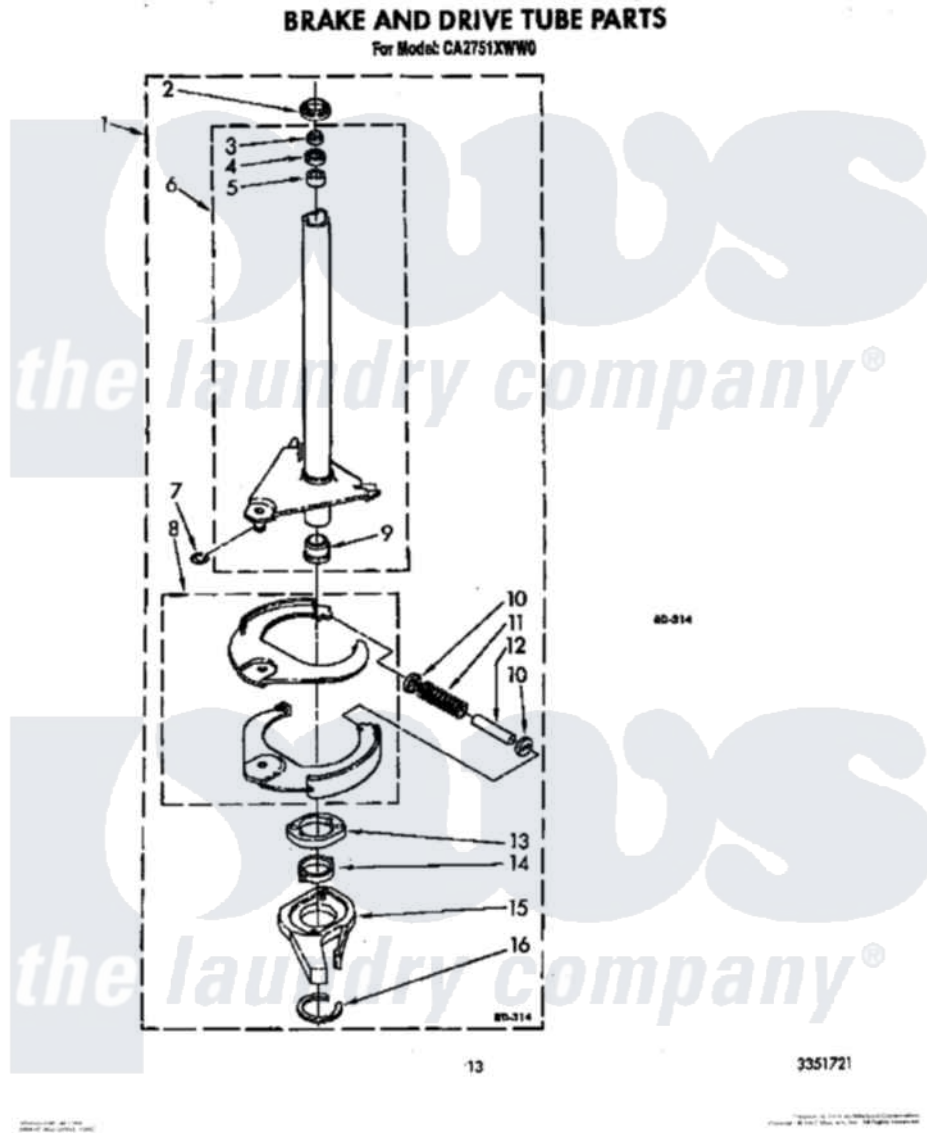

Whirlpool CA2751XWN0 11 - BRAKE AND DRIVE TUBE

Whirlpool Commercial Whirlpool CA2751XWN0 Washer Parts Parts Diagram 11 - BRAKE AND DRIVE TUBE
Click on the part number to view part

Item	Original Part Number	Replaced By	Status	Part Description
1	388951	285792		Basketdrive
2	62658			Ring, Thrust
3	91939			Seal, Shaft
4	356427			Seal, Spin Pinion
5	356937			Spacer, Drive Tube
6	64027	64208		Tube-Spin
7	64035	W10083190		Ring, Retaining
8	64232	285438		Shoe-Brake
9	62703	8546462		"T" Bearing, Spin Tube
10	62648	285658		Sleeve
11	62647		Not Available	Spring, Brake
12	62909	285658		Sleeve
13	63023	8546461		Cam, Brake Release
14	63022			Sleeve, Cam
15	64194	285790		Lining
16	90368	W10083200		Ring, Retaining