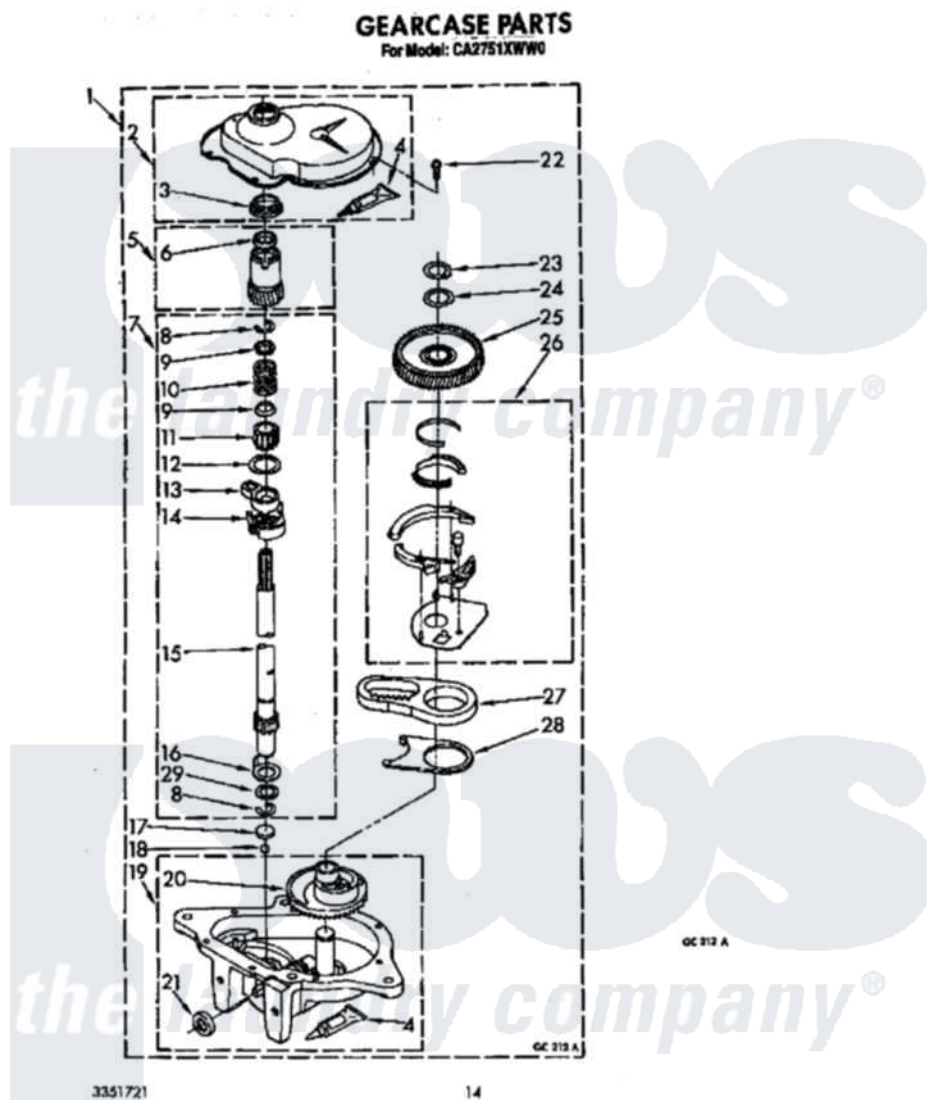

Whirlpool CA2751XWN0 12 - GEARCASE

Whirlpool [Commercial Whirlpool CA2751XWN0 Washer Parts](#) Parts Diagram 12 - GEARCASE
Click on the part number to view part

Item	Original Part Number	Replaced By	Status	Part Description
1	389246	3360629		Gearcase
2	62685	285202		Cover, Gearcase
3	3347188	3349985		Seal, Gearcase Cover
4	285195			Sealer Sealer, Gasket
5	63320	285362		Gear and Pinion
6	356427			Seal, Spin Pinion
7	389387			Shaft, Agitator
8	90369		Not Available	Ring, Retaining (2)
9	62677			Retainer, Spring
10	62676			Spring, Agitator
11	63273	285509		Shaft, Agitator
12	62619			Washer, Agitator Gear
13	62580	285206		Cam-Agitator
14	62581	285206		Cam-Agitator
15	389231			Shaft, Agitator
16	62618			Washer, Cam Thrust

17	16018	285205	Bearing
18	85529	285205	Bearing
19	389229	285515	Gearcase
20	62528	285515	Gearcase
21	285352		Seal Kit, Thrust Plug
22	90864	3351614	Screw, Gearcase Cover Mounting
23	95082	285765	Ring-Retrn
24	285292	285766	Washer Kit, Thrust
25	62570	285362	Gear and Pinon
26	388253	999516	Shelf-Glas
27	62534	8546456	Rack, Connecting
28	62621		Actuator, Shift
29	388815		Washer, Intermediate 1 3976263 Miscellaneous Parts Bag 2 3976300 Washer, Inlet Hose 3 3366913 Clamp, Hose