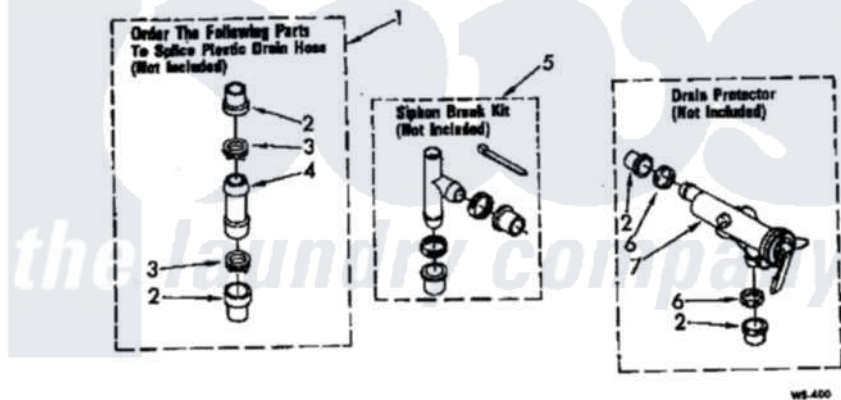

WATER SYSTEM PARTS
For Model: CA2751XWN0

WS 400

Whirlpool Commercial Whirlpool CA2751XWN0 Washer Parts Parts Diagram 13 - WATER SYSTEM
Click on the part number to view part

Item	Original Part Number	Replaced By	Status	Part Description
1	285442			Water System Parts
2	285321			Water System Parts
3	370447	285655		Clamp, Hose
4	16272			Connector, Straight
5	285320			Water System Parts
6	65349	285655		Clamp, Hose
7	367031			Water System Parts