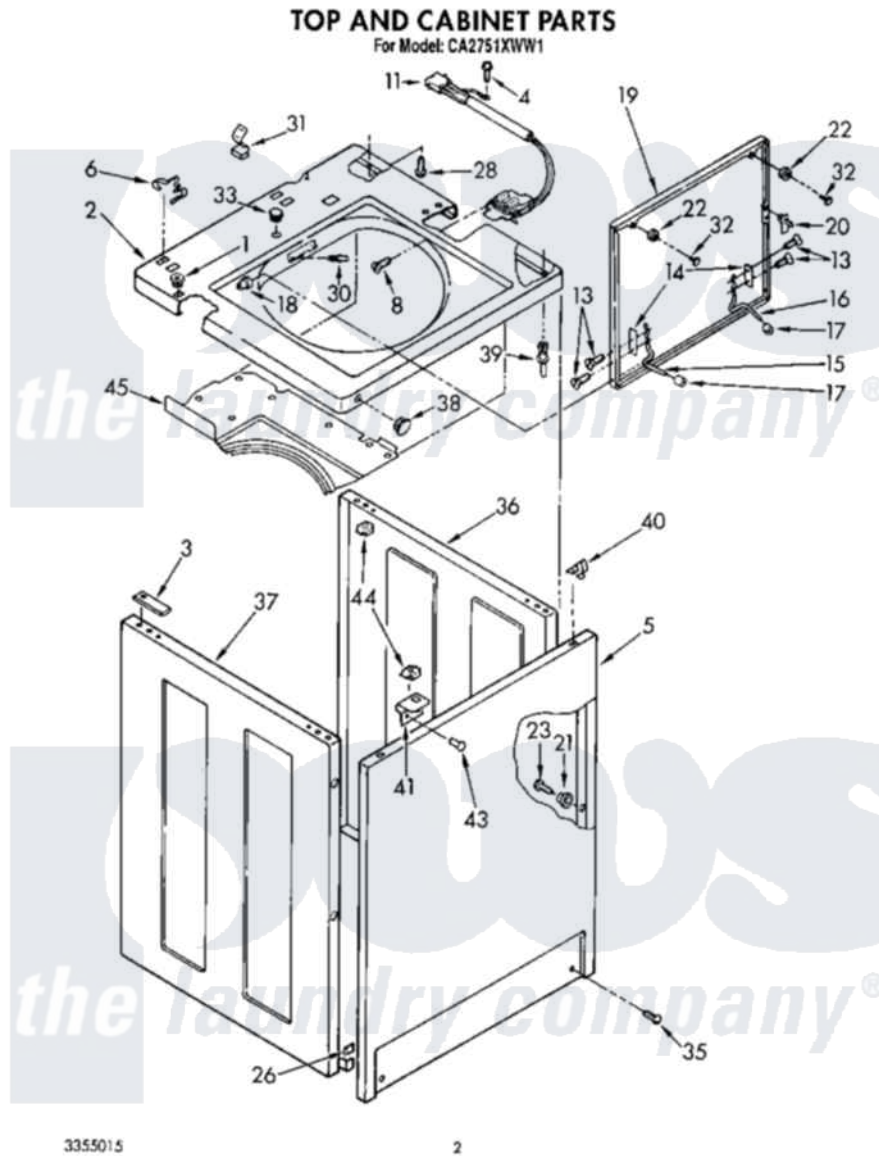

Whirlpool CA2751XWN1 02 - TOP AND CABINET, LIT/OPTIONAL

3355015

2

Whirlpool [Commercial Whirlpool CA2751XWN1 Washer Parts](#) Parts Diagram 02 - TOP AND CABINET, LIT/OPTIONAL
Click on the part number to view part

Item	Original Part Number	Replaced By	Status	Part Description
1	358473			Nut, Push-In
2	3357346		Not Available	Top (White)
"	3357347			Top
"	3357348			Top
3	3353950			Spacer, Cabinet To Top
4	384435	681414		Screw, 10AB X 1/2
5	3353702	3358500		Panel, Front
"	3353703	3358501		Panel, Front
"	3353704	3358502		Panel, Front
6	62780			Clip, Top And Cabinet And Rear Panel
8	3356311			Screw And Washer, Lid Switch Shield
11	3352632	285671		Switch-Lid
13	355274	W10119828		Screw, Lid Hinge Mounting
14	21097			Pad, Lid Hinge
15	54584			Hinge, Lid