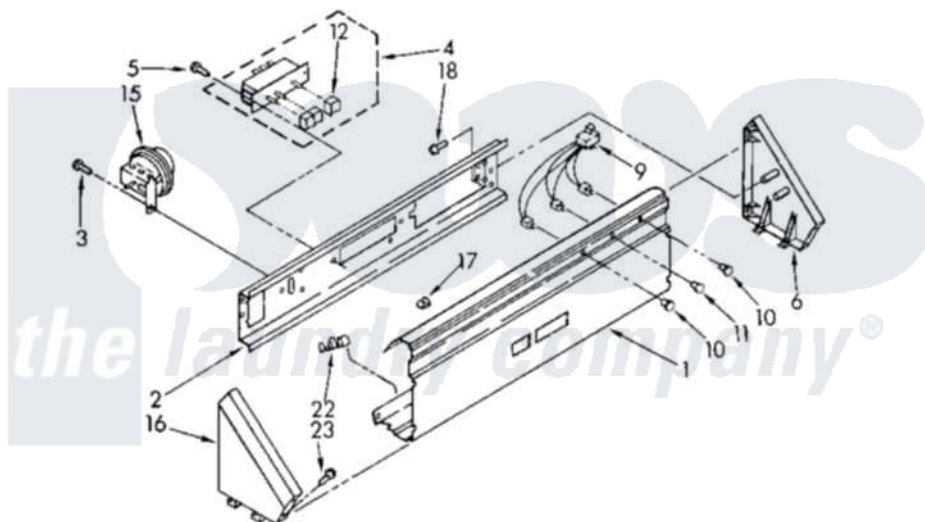

Whirlpool CA2751XWN1 03 - CONTROL PANEL

CONTROL PANEL PARTS

For Model: CA2751XWW1

3355015

4

Whirlpool [Commercial Whirlpool CA2751XWN1 Washer Parts](#) Parts Diagram 03 - CONTROL PANEL

[Click on the part number to view part](#)

Item	Original Part Number	Replaced By	Status	Part Description
1	3353946			Panel, Console
2	3352860			Bracket, Control
3	90767			Screw, 8A X 3/8 HeX Washer Head Tapping
4	389138	3355916		Switch, Cycle Selector
5	9424101	965173		Screw, 8 X 3/8 Phlps. Round Hd.
6	3347705			End Cap
9	3352457			Lights, Indicator
10	3348109			Lens Light
11	3348110			Lens, Yellow
12	3348587			Button, Pushbutton
15	3348542	279947		Switch-WL
16	63789	285653		Endcap
17	689559			Nut, Push-In
18	355326		Not Available	Screw, End Cap To Bracket (4)