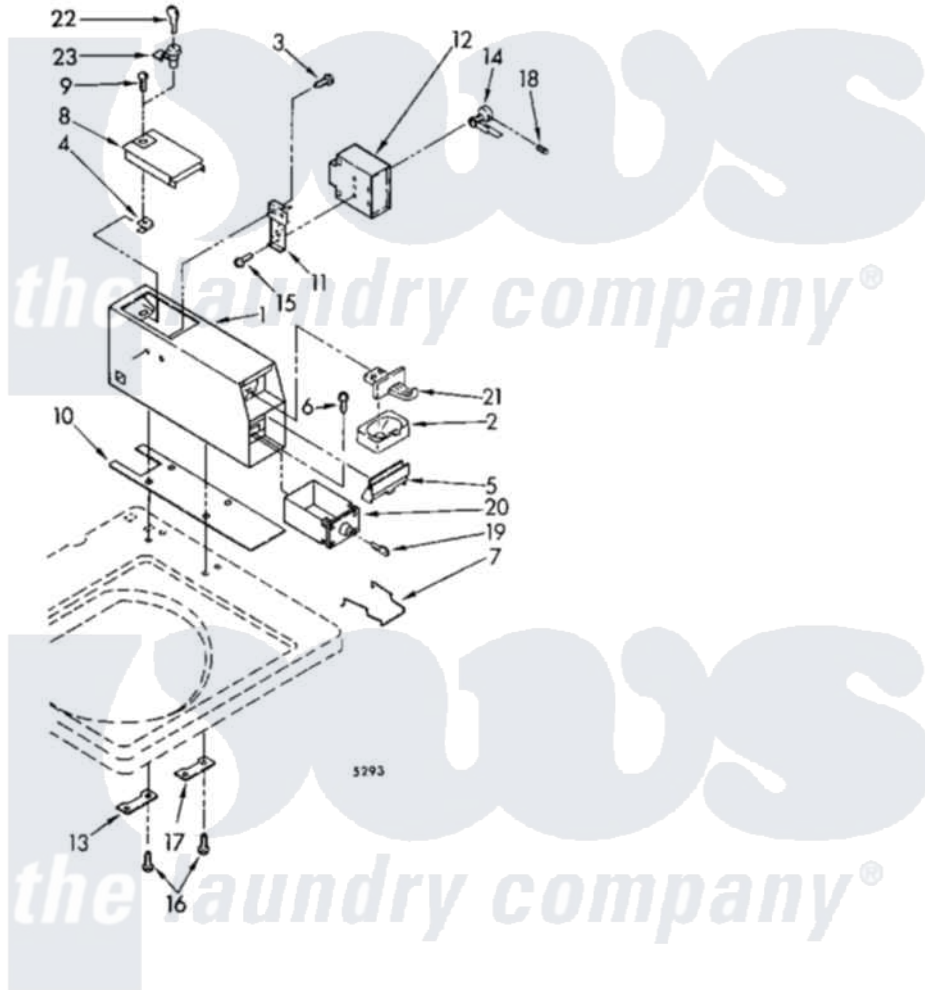

**METER CASE PARTS**

For Model: CA2751XWW1

Whirlpool [Commercial Whirlpool CA2751XWN1 Washer Parts](#) Parts Diagram 04 - METER CASE

[Click on the part number to view part](#)

Item	Original Part Number	Replaced By	Status	Part Description
1	3351132	<a href="#">8527844</a>		Case
"	3351133	<a href="#">3951146</a>		Case
"	3351134	<a href="#">3357359</a>		Meter Case
2	<a href="#">385421</a>			Funnel, Coin
3	<a href="#">339805</a>			Screw, 10-32 X 3/16
4	<a href="#">90406</a>			Cage Nut, 5/16-18
5	3351150	<a href="#">285883</a>		Spacer
"	3351151	<a href="#">285884</a>		Spacer
"	<a href="#">3351152</a>			Spacer, Money Vault (Golden Harvest)
6	<a href="#">3353994</a>			Bolt, Meter Case Mounting
7	<a href="#">3352295</a>			Guide, Drawer
8	<a href="#">3351136</a>			Service Door Assembly
"	3351137		Not Available	Door, Service (For Almond Model)
"	3351138	<a href="#">285880</a>		Door
9	<a href="#">358409</a>			Screw And Washer

10	3348850	<a href="#">3954812</a>	Cushion, Meter Case
11	<a href="#">385575</a>		Bracket, Timer
12	<a href="#">3355023</a>		Timer, 60 Hz
"	3359763	<a href="#">285675</a>	Hinge-Broiler Door
13	<a href="#">3353813</a>		Plate, Mounting
14	<a href="#">385571</a>		Clutch, Timer
"	<a href="#">354987</a>		Ring, Retaining
15	96435	<a href="#">356418</a>	Screw
16	<a href="#">98445</a>		Screw, 10-16 X 3/4
17	3347825	<a href="#">3353813</a>	Plate, Mounting
18	98654	<a href="#">8533976</a>	Set Screw
19	BLANK		Not Available Key, Money Box
20			Not Available
21			Not Available
22	BLANK		Not Available Key, Service Door
23	BLANK		Not Available Security Lock & Cam Assembly