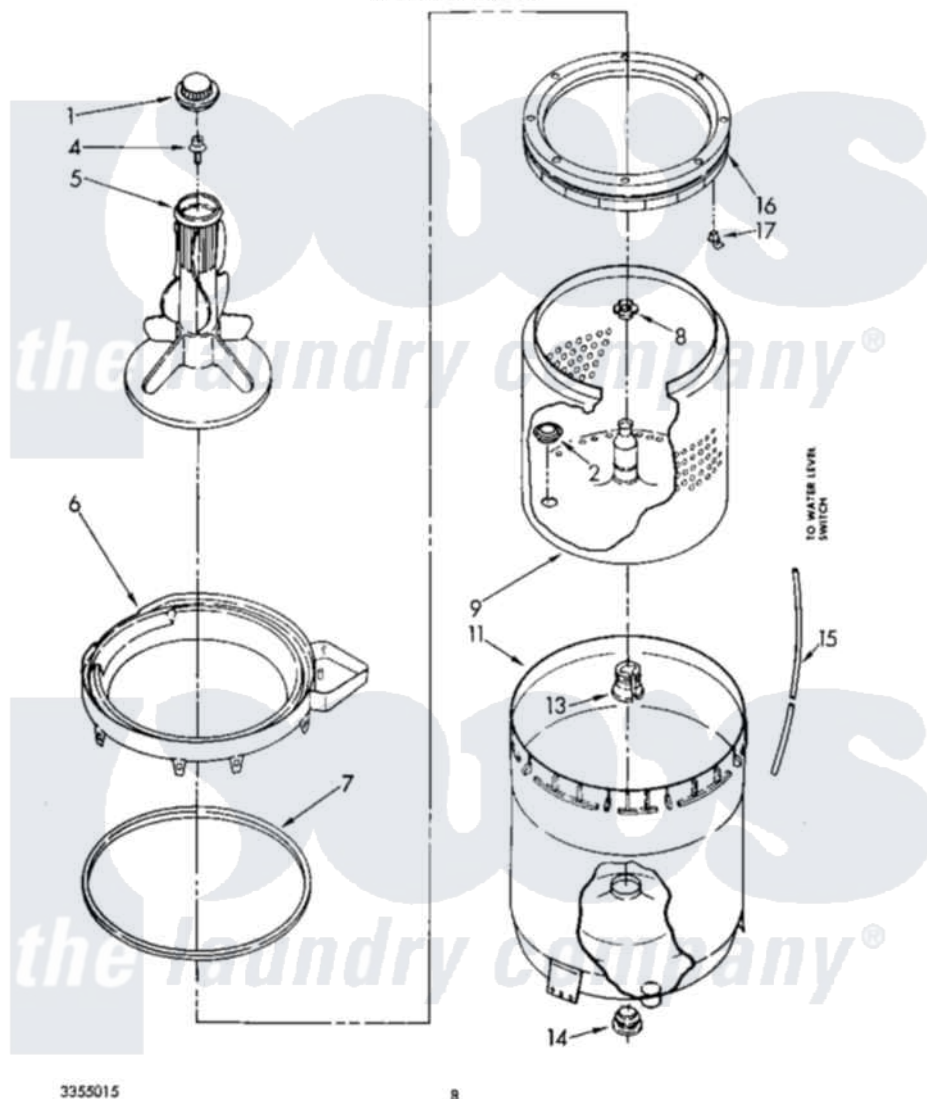

Whirlpool CA2751XWN1 06 - AGITATOR, BASKET AND TUB

AGITATOR, BASKET AND TUB PARTS

For Model: CA2751XWW1

3355015

8

Whirlpool [Commercial Whirlpool CA2751XWN1 Washer Parts](#) Parts Diagram 06 - AGITATOR, BASKET AND TUB
 Click on the part number to view part

Item	Original Part Number	Replaced By	Status	Part Description
1	3355758			Cap, Agitator
2	3352284	285630		Plug
4	358237			Screw And Washer
5	3350151	285622		Agitator
6	387966	3360611		Tub Ring And Gasket Assembly
7	63222	3359586		Gasket, Tub Ring
8	21366			Nut, Spanner
9	3349748	3956207		Basket And Balance Ring
11	63125			Tub
13	389140			Tub Block, Basket Drive
14	383727			Gasket, Centerpod
15	386757	353244		Hose, Pressure Switch
16	387868	3956205		Balance Ring
17	387868	3956205		Balance Ring