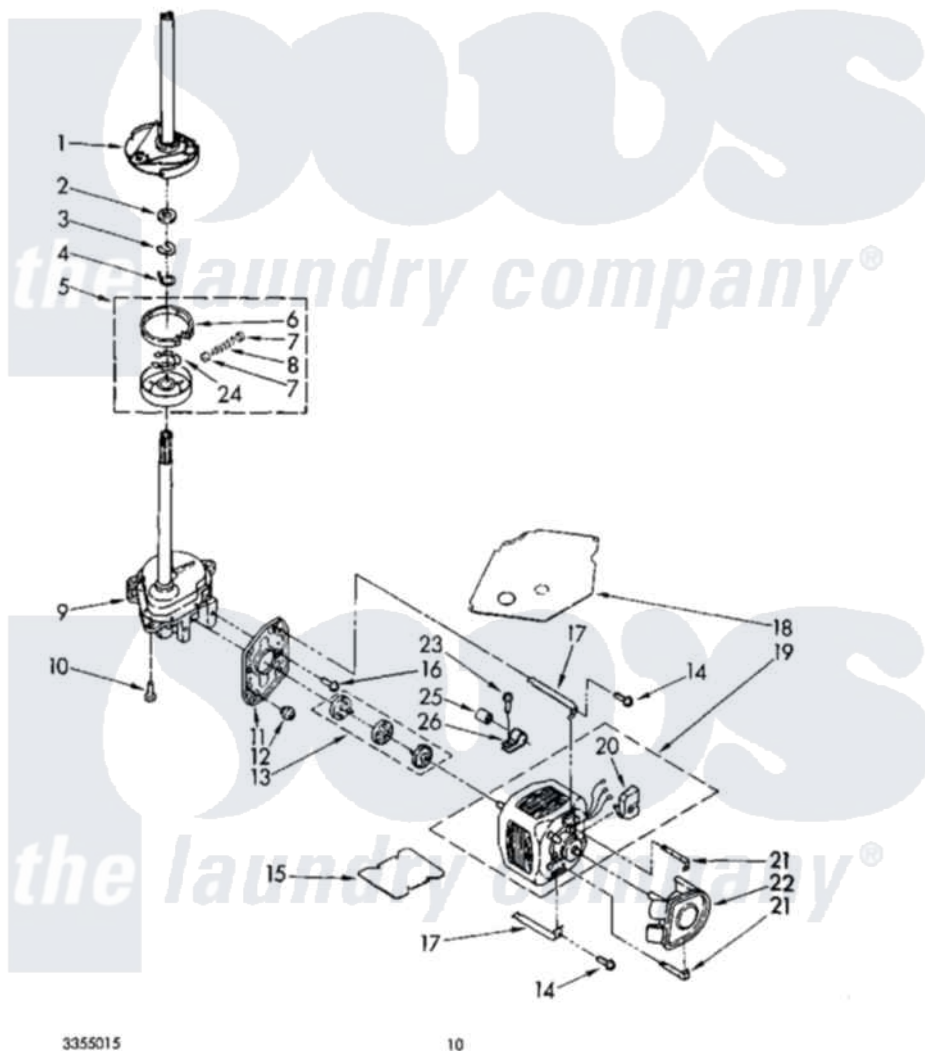

Whirlpool CA2751XWN1 08 - BRAKE, CLUTCH, GEARCASE, MOTOR AND PUMP

BRAKE, CLUTCH, GEARCASE, MOTOR AND PUMP PARTS

For Model: CA2751XWW1

3355015

10

Whirlpool [Commercial Whirlpool CA2751XWN1 Washer Parts](#) Parts Diagram 08 - BRAKE, CLUTCH, GEARCASE, MOTOR AND PUMP

[Click on the part number to view part](#)

Item	Original Part Number	Replaced By	Status	Part Description
1	388951	285792		Basketdrive
2	63292			Washer, Spin Tube Thrust
3	62697	W10080230		Ring, Spin Tube Support
4	63283	285353		Ring
5	3350115	285785		Clutch
6	388190	285790		Lining
7	62646			Cap, Clutch Spring
8	3354731	285790		Lining
9	389246	3360629		Gearcase
10	62735		Not Available	Screw, 5/16-24 x 3/16 (3) (Gearcase To Tub Support)
11	62611			Plate, Motor Mount To Gearcase
12	62691			Grommet, Motor
13	661560	285753A		Coupling

14	3387485	273556	Screw, 10-16 X 5/8
15	3351341	3946532	Shield, Motor
16	98062	3400516	Screw Anti-Rattle
17	3349637	W10086010	Retainer, Motor
18	3349282	3362089	Shield, Tub To Motor
19	3349643	661600	Motor, Main Drive
20	62851	8529896	Switch, Main Drive Motor
21	62700	8546127	Retainer, Pump
22	3352492	3363394	Pump
23	9420601	3390631	Screw, 10-16 X 3/8
24	3355454		Clip, Main Drive
25	357021	8572717	Capacitor, Motor Start
26	357030		Clamp, Capacitor