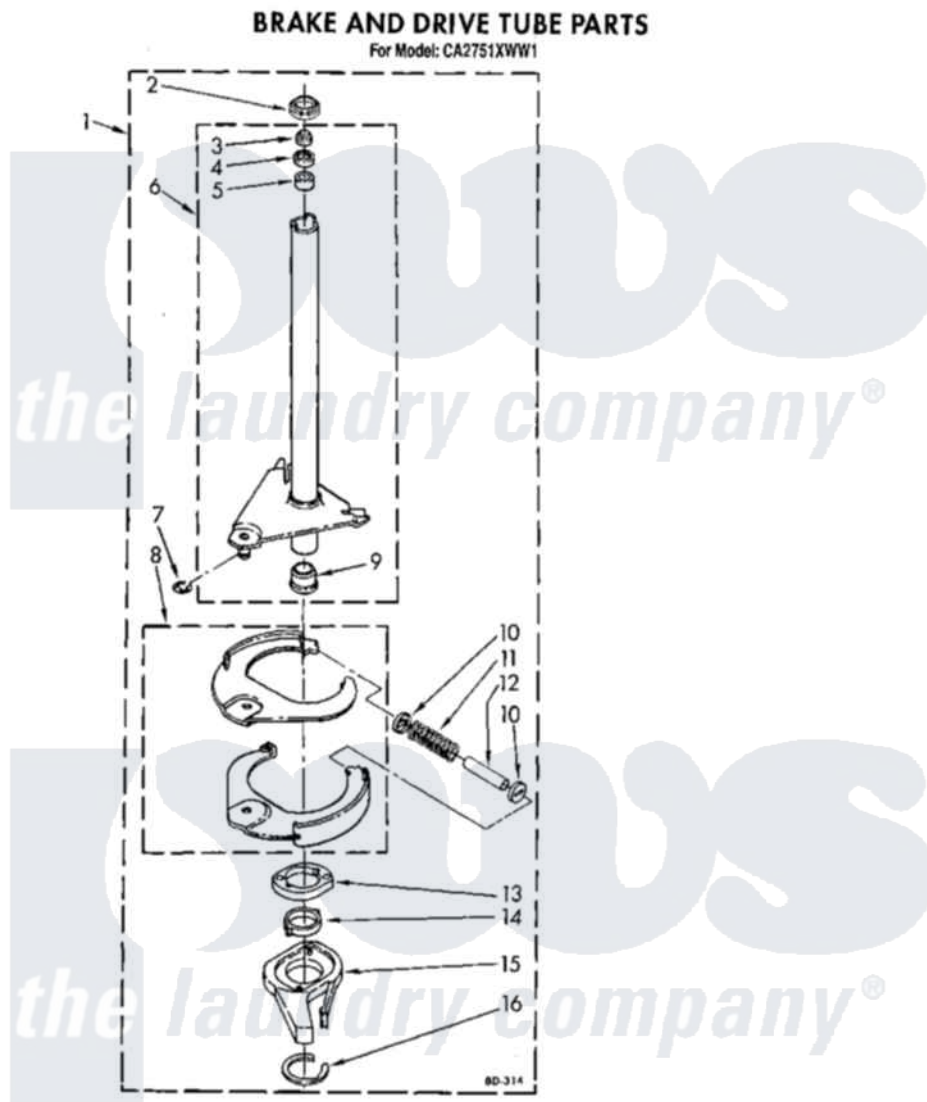

Whirlpool CA2751XWN1 11 - BRAKE AND DRIVE TUBE

13

3355015

Whirlpool Commercial Whirlpool CA2751XWN1 Washer Parts Parts Diagram 11 - BRAKE AND DRIVE TUBE
Click on the part number to view part

Item	Original Part Number	Replaced By	Status	Part Description
1	388951	285792		Basketdrive
2	62658			Ring, Thrust
3	91939			Seal, Shaft
4	356427			Seal, Spin Pinion
5	356937			Spacer, Drive Tube
6	64027	64208		Tube-Spin
7	64035	W10083190		Ring, Retaining
8	64232	285438		Shoe-Brake
9	62703	8546462		"T" Bearing, Spin Tube
10	62648	285658		Sleeve
11	62647		Not Available	Spring, Brake
12	62909	285658		Sleeve
13	63023	8546461		Cam, Brake Release
14	63022			Sleeve, Cam
15	64194	285790		Lining
16	90368	W10083200		Ring, Retaining