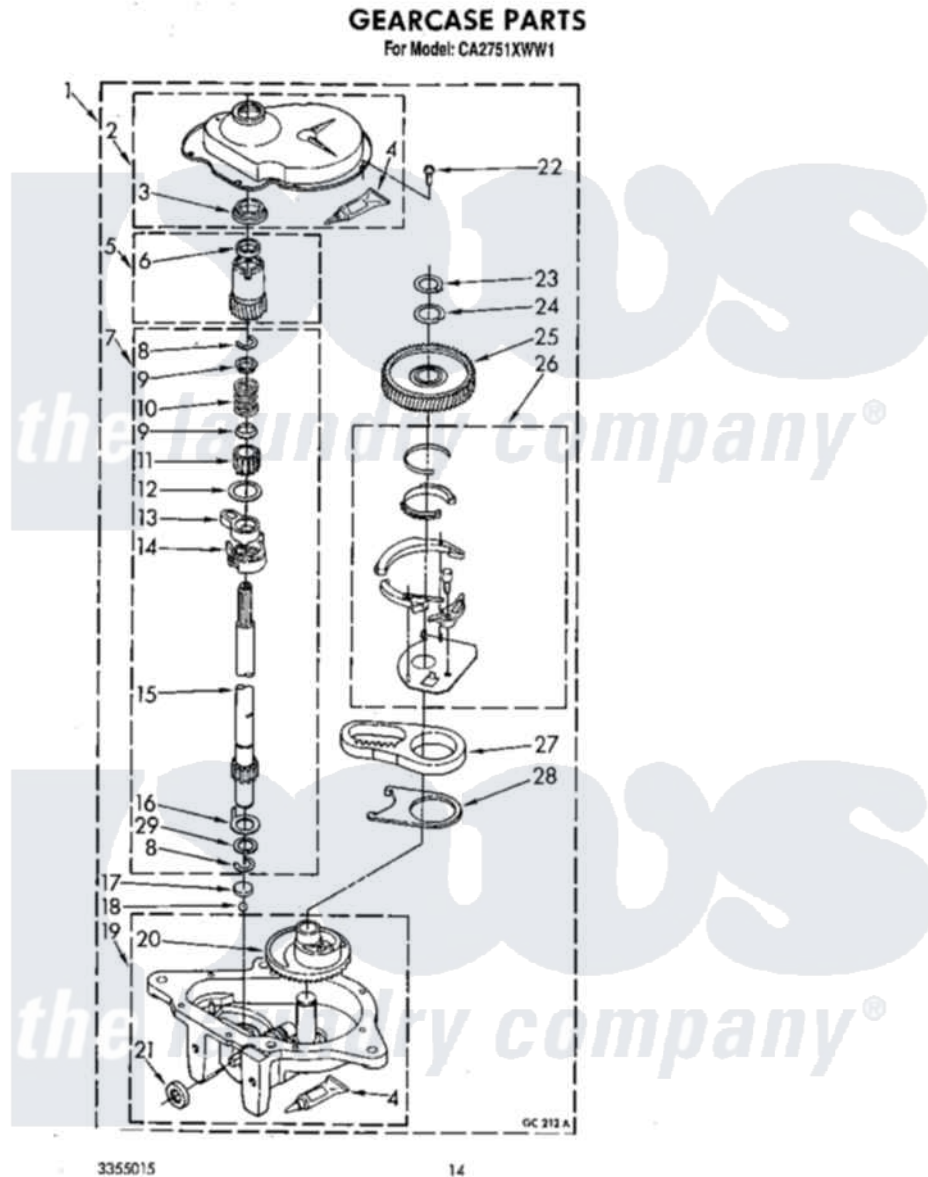

Whirlpool CA2751XWN1 12 - GEARCASE

Whirlpool [Commercial Whirlpool CA2751XWN1 Washer Parts](#) Parts Diagram 12 - GEARCASE
Click on the part number to view part

Item	Original Part Number	Replaced By	Status	Part Description
1	389246	3360629		Gearcase
2	62685	285202		Cover, Gearcase
3	3347188	3349985		Seal, Gearcase Cover
4	285195			Sealer Sealer, Gasket
5	63320	285362		Gear and Pinion
6	356427			Seal, Spin Pinion
7	389387			Shaft, Agitator
8	90369		Not Available	Ring, Retaining (2)
9	62677			Retainer, Spring
10	62676			Spring, Agitator
11	63273	285509		Shaft, Agitator
12	62619			Washer, Agitator Gear
13	62580	285206		Cam-Agitator
14	62581	285206		Cam-Agitator
15	389231			Shaft, Agitator
16	62618			Washer, Cam Thrust

17	16018	285205	Bearing
18	85529	285205	Bearing
19	389229	285515	Gearcase
20	62528	285515	Gearcase
21	285352		Seal Kit, Thrust Plug
22	90864	3351614	Screw, Gearcase Cover Mounting
23	95082	285765	Ring-Retrn
24	285292	285766	Washer Kit, Thrust
25	62570	285362	Gear and Pinon
26	388253	999516	Shelf-Glas
27	62534	8546456	Rack, Connecting
28	62621		Actuator, Shift
29	388815		Washer, Intermediate 1 3976263 Miscellaneous Parts Bag 2 3976300 Washer, Inlet Hose 3 3366913 Clamp, Hose