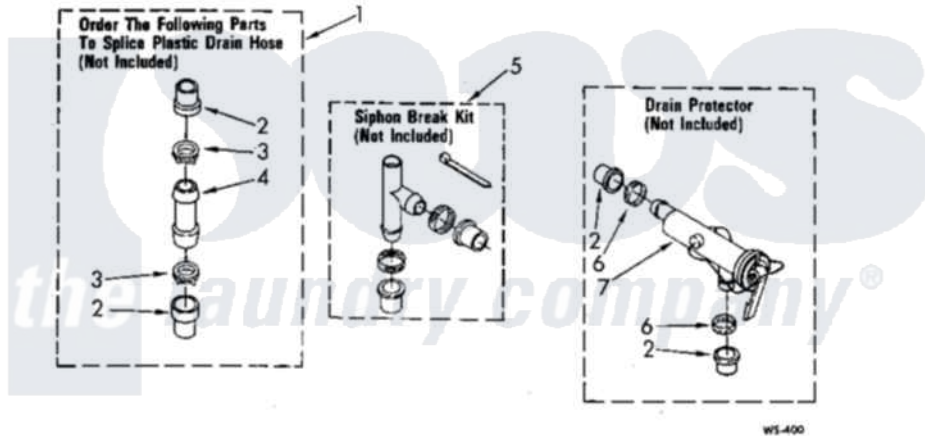

WATER SYSTEM PARTS

For Model: CA2751XWW1

[Whirlpool Commercial Whirlpool CA2751XWN1 Washer Parts](#) Parts Diagram 13 - WATER SYSTEM
 Click on the part number to view part

Item	Original Part Number	Replaced By	Status	Part Description
1	285442			Water System Parts
2	285321			Water System Parts
3	370447	285655		Clamp, Hose
4	16272			Connector, Straight
5	285320			Water System Parts
6	65349	285655		Clamp, Hose
7	367031			Water System Parts