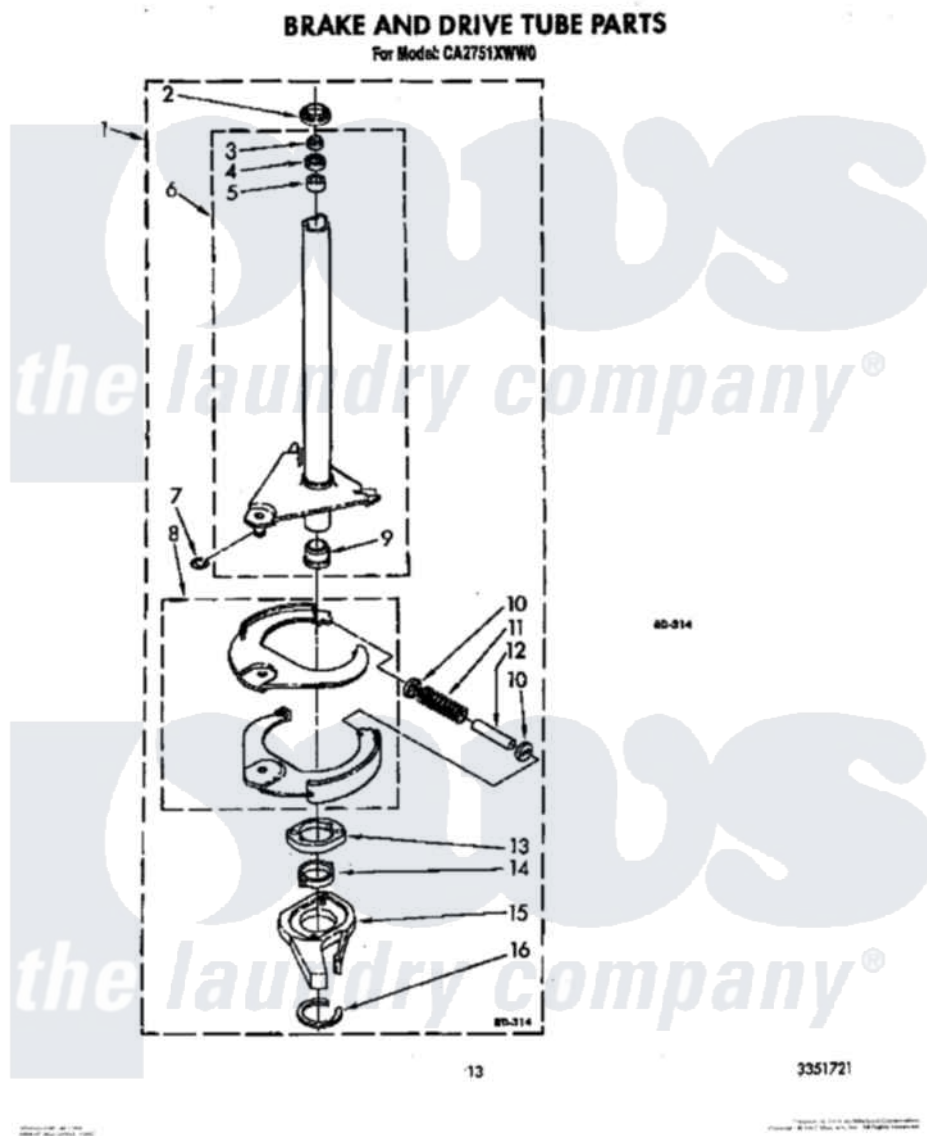

Whirlpool CA2751XWW0 11 - BRAKE AND DRIVE TUBE

Whirlpool Commercial Whirlpool CA2751XWW0 Washer Parts Parts Diagram 11 - BRAKE AND DRIVE TUBE
Click on the part number to view part

Item	Original Part Number	Replaced By	Status	Part Description
1	388951	285792		Basketdrive
2	62658			Ring, Thrust
3	91939			Seal, Shaft
4	356427			Seal, Spin Pinion
5	356937			Spacer, Drive Tube
6	64027	64208		Tube-Spin
7	64035	W10083190		Ring, Retaining
8	64232	285438		Shoe-Brake
9	62703	8546462		"T" Bearing, Spin Tube
10	62648	285658		Sleeve
11	62647		Not Available	Spring, Brake
12	62909	285658		Sleeve
13	63023	8546461		Cam, Brake Release
14	63022			Sleeve, Cam
15	64194	285790		Lining
16	90368	W10083200		Ring, Retaining