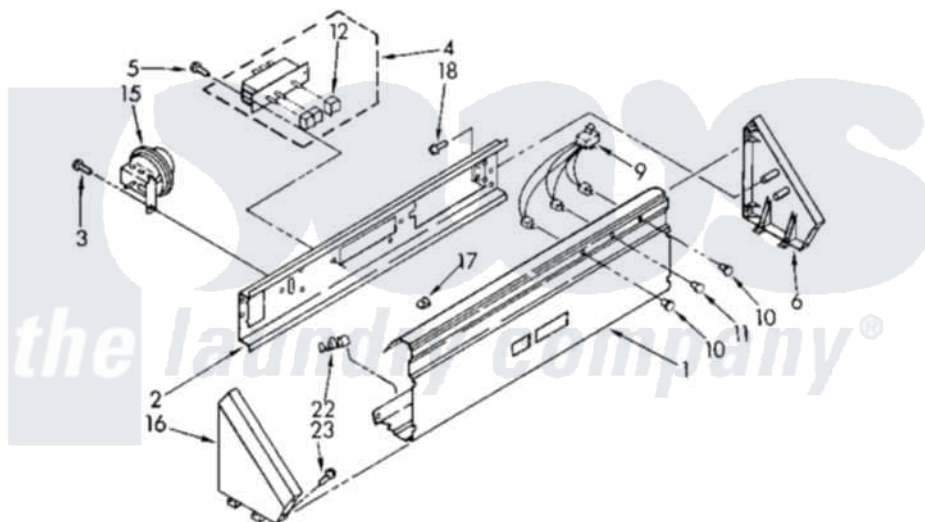

# Whirlpool CA2751XWW1 03 - CONTROL PANEL

## CONTROL PANEL PARTS

For Model: CA2751XWW1

3355015

4

Whirlpool [Commercial Whirlpool CA2751XWW1 Washer Parts](#) Parts Diagram 03 - CONTROL PANEL

[Click on the part number to view part](#)

Item	Original Part Number	Replaced By	Status	Part Description
1	<a href="#">3353946</a>			Panel, Console
2	<a href="#">3352860</a>			Bracket, Control
3	<a href="#">90767</a>			Screw, 8A X 3/8 HeX Washer Head Tapping
4	389138	<a href="#">3355916</a>		Switch, Cycle Selector
5	9424101	<a href="#">965173</a>		Screw, 8 X 3/8 Phlps. Round Hd.
6	<a href="#">3347705</a>			End Cap
9	<a href="#">3352457</a>			Lights, Indicator
10	<a href="#">3348109</a>			Lens Light
11	<a href="#">3348110</a>			Lens, Yellow
12	<a href="#">3348587</a>			Button, Pushbutton
15	3348542	<a href="#">279947</a>		Switch-WL
16	63789	<a href="#">285653</a>		Endcap
17	<a href="#">689559</a>			Nut, Push-In
18	355326		Not Available	Screw, End Cap To Bracket (4)