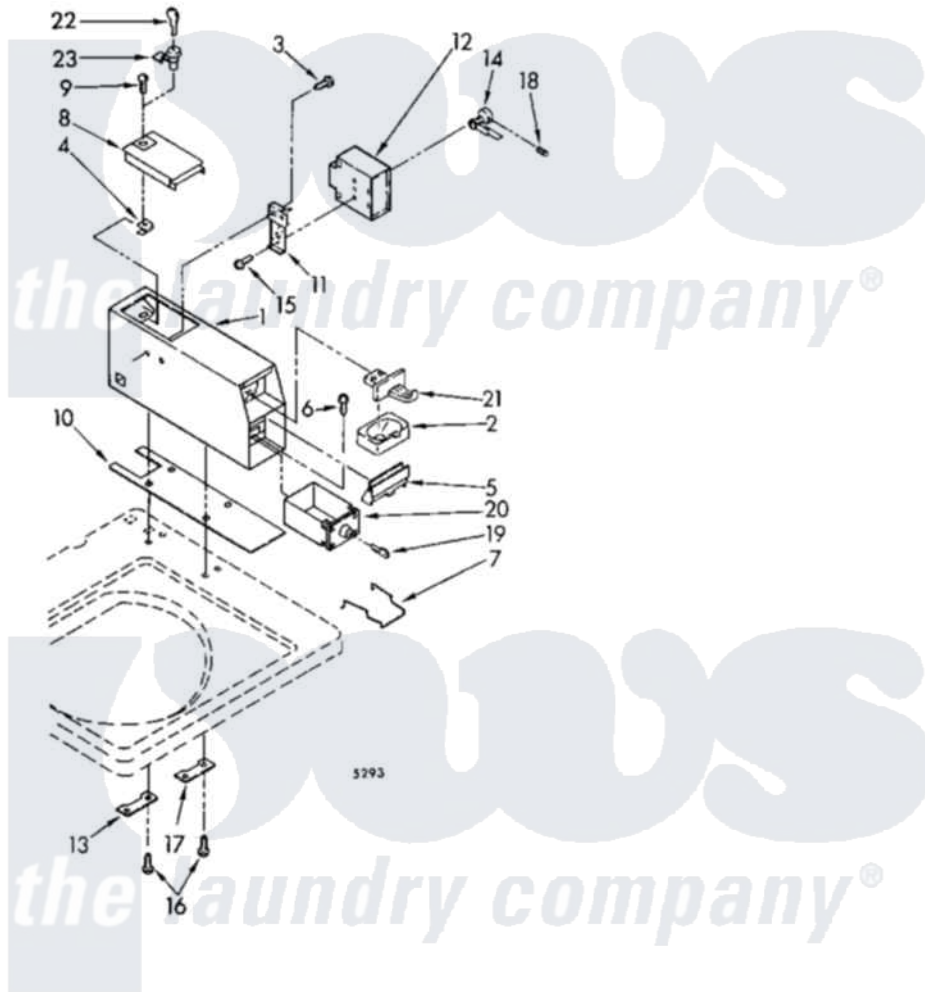

# Whirlpool CA2751XWW1 04 - METER CASE

## METER CASE PARTS

For Model: CA2751XWW1

5

3355015

Whirlpool [Commercial Whirlpool CA2751XWW1 Washer Parts](#) Parts Diagram 04 - METER CASE

[Click on the part number to view part](#)

Item	Original Part Number	Replaced By	Status	Part Description
1	3351132	<a href="#">8527844</a>		Case
"	3351133	<a href="#">3951146</a>		Case
"	3351134	<a href="#">3357359</a>		Meter Case
2	<a href="#">385421</a>			Funnel, Coin
3	<a href="#">339805</a>			Screw, 10-32 X 3/16
4	<a href="#">90406</a>			Cage Nut, 5/16-18
5	3351150	<a href="#">285883</a>		Spacer
"	3351151	<a href="#">285884</a>		Spacer
"	<a href="#">3351152</a>			Spacer, Money Vault (Golden Harvest)
6	<a href="#">3353994</a>			Bolt, Meter Case Mounting
7	<a href="#">3352295</a>			Guide, Drawer
8	<a href="#">3351136</a>			Service Door Assembly
"	3351137		Not Available	Door, Service (For Almond Model)
"	3351138	<a href="#">285880</a>		Door
9	<a href="#">358409</a>			Screw And Washer

10	3348850	<a href="#">3954812</a>	Cushion, Meter Case
11	<a href="#">385575</a>		Bracket, Timer
12	<a href="#">3355023</a>		Timer, 60 Hz
"	3359763	<a href="#">285675</a>	Hinge-Broiler Door
13	<a href="#">3353813</a>		Plate, Mounting
14	<a href="#">385571</a>		Clutch, Timer
"	<a href="#">354987</a>		Ring, Retaining
15	96435	<a href="#">356418</a>	Screw
16	<a href="#">98445</a>		Screw, 10-16 X 3/4
17	3347825	<a href="#">3353813</a>	Plate, Mounting
18	98654	<a href="#">8533976</a>	Set Screw
19	BLANK		Not Available Key, Money Box
20			Not Available
21			Not Available
22	BLANK		Not Available Key, Service Door
23	BLANK		Not Available Security Lock & Cam Assembly