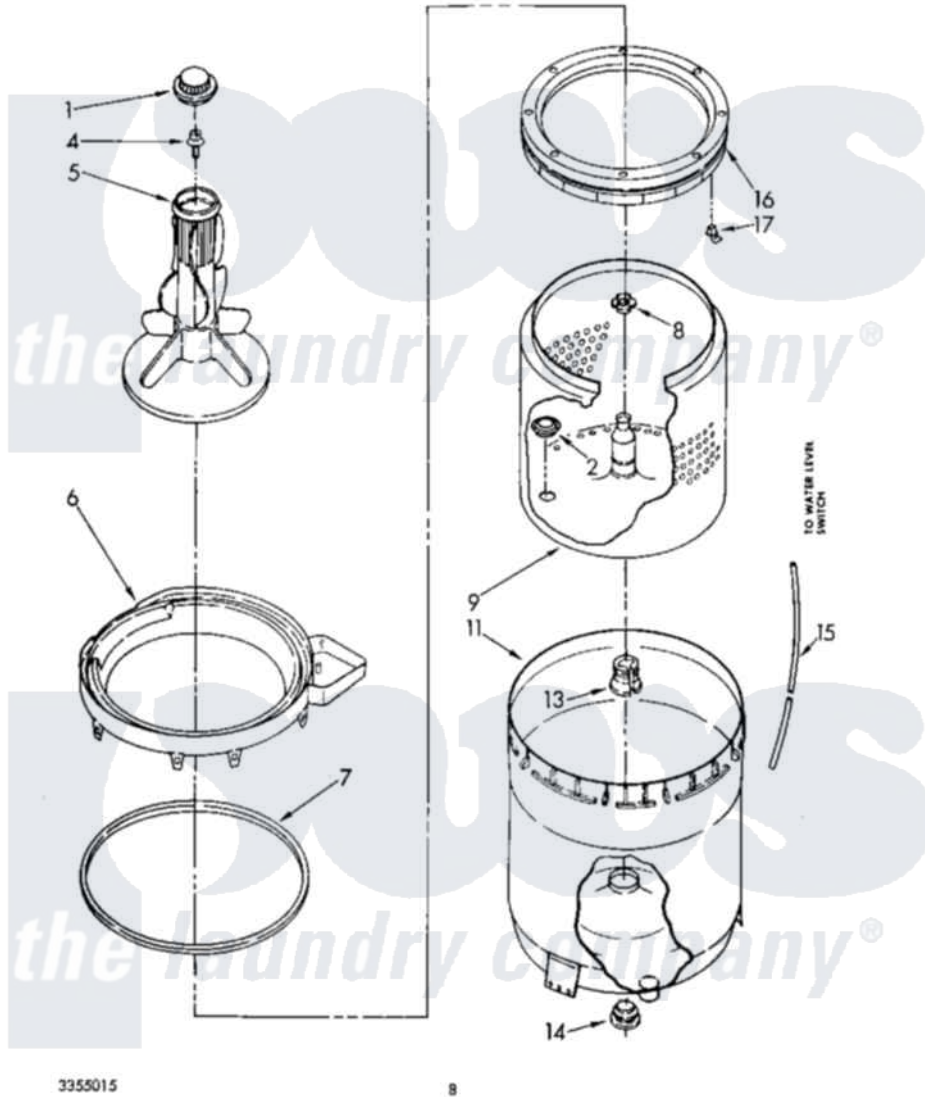

Whirlpool CA2751XWW1 06 - AGITATOR, BASKET AND TUB

AGITATOR, BASKET AND TUB PARTS

For Model: CA2751XWW1

Whirlpool [Commercial Whirlpool CA2751XWW1 Washer Parts](#) Parts Diagram 06 - AGITATOR, BASKET AND TUB
 Click on the part number to view part

Item	Original Part Number	Replaced By	Status	Part Description
1	3355758			Cap, Agitator
2	3352284	285630		Plug
4	358237			Screw And Washer
5	3350151	285622		Agitator
6	387966	3360611		Tub Ring And Gasket Assembly
7	63222	3359586		Gasket, Tub Ring
8	21366			Nut, Spanner
9	3349748	3956207		Basket And Balance Ring
11	63125			Tub
13	389140			Tub Block, Basket Drive
14	383727			Gasket, Centerpod
15	386757	353244		Hose, Pressure Switch
16	387868	3956205		Balance Ring
17	387868	3956205		Balance Ring