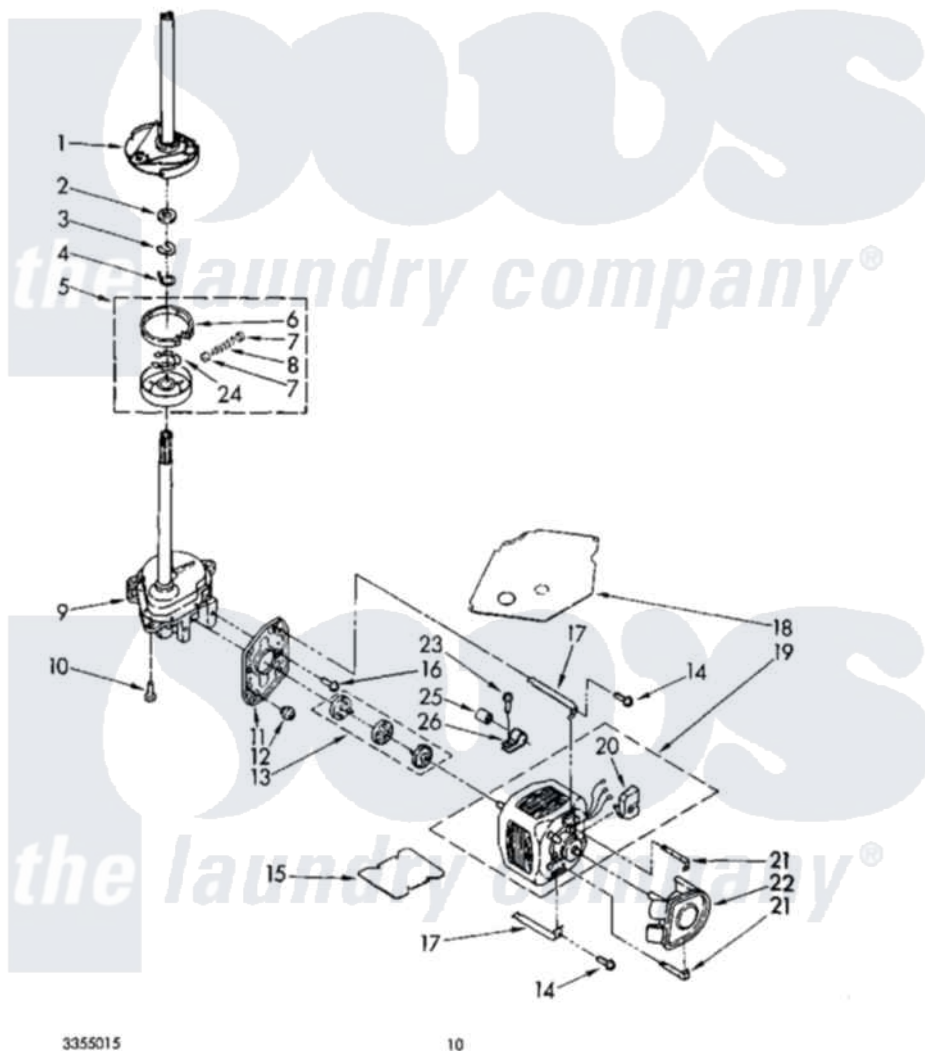

Whirlpool CA2751XWW1 08 - BRAKE, CLUTCH, GEARCASE, MOTOR AND PUMP

BRAKE, CLUTCH, GEARCASE, MOTOR AND PUMP PARTS

For Model: CA2751XWW1

3355015

10

Whirlpool [Commercial Whirlpool CA2751XWW1 Washer Parts](#) Parts Diagram 08 - BRAKE, CLUTCH, GEARCASE, MOTOR AND PUMP

[Click on the part number to view part](#)

Item	Original Part Number	Replaced By	Status	Part Description
1	388951	285792		Basketdrive
2	63292			Washer, Spin Tube Thrust
3	62697	W10080230		Ring, Spin Tube Support
4	63283	285353		Ring
5	3350115	285785		Clutch
6	388190	285790		Lining
7	62646			Cap, Clutch Spring
8	3354731	285790		Lining
9	389246	3360629		Gearcase
10	62735		Not Available	Screw, 5/16-24 x 3/16 (3) (Gearcase To Tub Support)
11	62611			Plate, Motor Mount To Gearcase
12	62691			Grommet, Motor
13	661560	285753A		Coupling

14	3387485	273556	Screw, 10-16 X 5/8
15	3351341	3946532	Shield, Motor
16	98062	3400516	Screw Anti-Rattle
17	3349637	W10086010	Retainer, Motor
18	3349282	3362089	Shield, Tub To Motor
19	3349643	661600	Motor, Main Drive
20	62851	8529896	Switch, Main Drive Motor
21	62700	8546127	Retainer, Pump
22	3352492	3363394	Pump
23	9420601	3390631	Screw, 10-16 X 3/8
24	3355454		Clip, Main Drive
25	357021	8572717	Capacitor, Motor Start
26	357030		Clamp, Capacitor