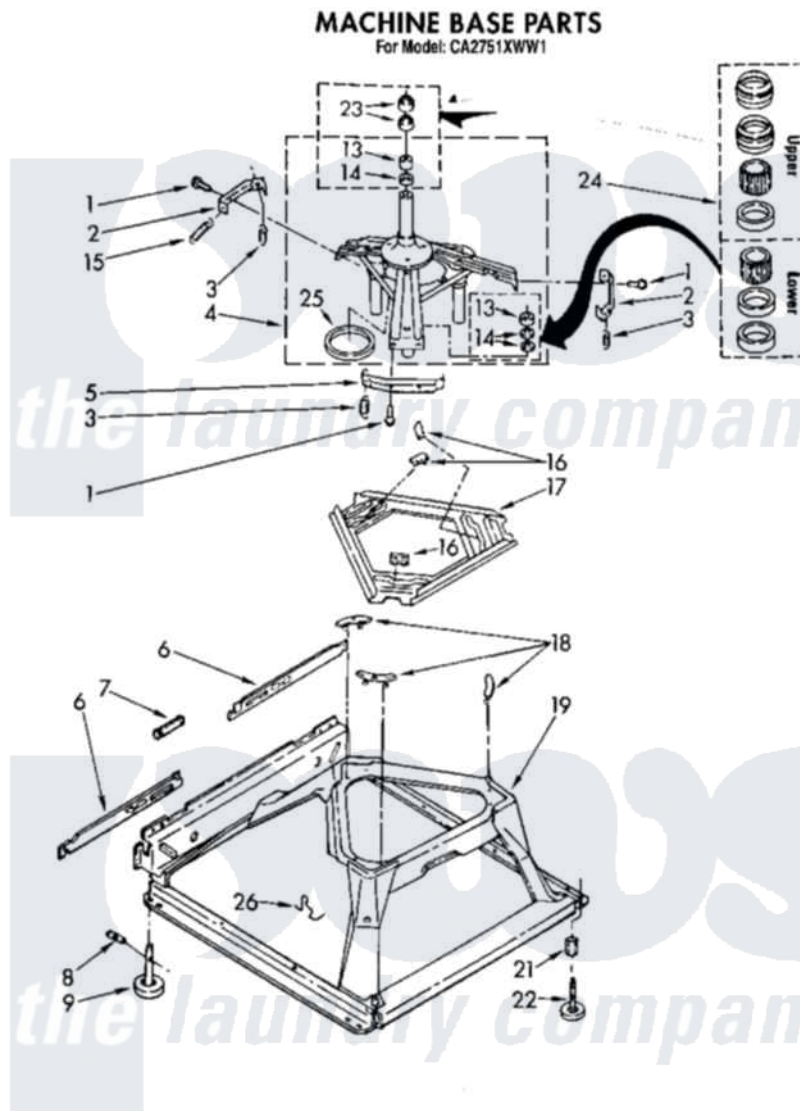

Whirlpool CA2751XWW1 09 - MACHINE BASE

11

3355015

Whirlpool [Commercial Whirlpool CA2751XWW1 Washer Parts](#) Parts Diagram 09 - MACHINE BASE
Click on the part number to view part

Item	Original Part Number	Replaced By	Status	Part Description
1	98610	273556		Screw, 10-16 X 5/8
2	64067			Bracket, Spring Outer
3	63907			Spring, Suspension
4	389350	280184		Support
5	64065			Bracket, Spring Outer
6	3348727	63466		Link, Leveling Mechanism
7	62597	8316845		Spring
8	62837			Pin, Knurled
9	62596	285244		Feet-Leveling
13	3347047	8546455		Bearing, Centerpost
14	357409	359449		Seal, Agitator Shaft
15	388492	W10250667		Spring, Counterweight
16	62568	285219		Pad
17	389299	3946509		Plate, Suspension
18	62602	285744		Pad
19	3352259	285771		Base

21	62739		Nut, Lock
22	389102	W10001130	Foot, Leveling
23	356934	8577376	Seal, Centerpost
24	285203		Centerpost Bearing Kit
25	63134		Ring, Sound Deadening
26	63806	W10145155	Retainer, Suspension Spring