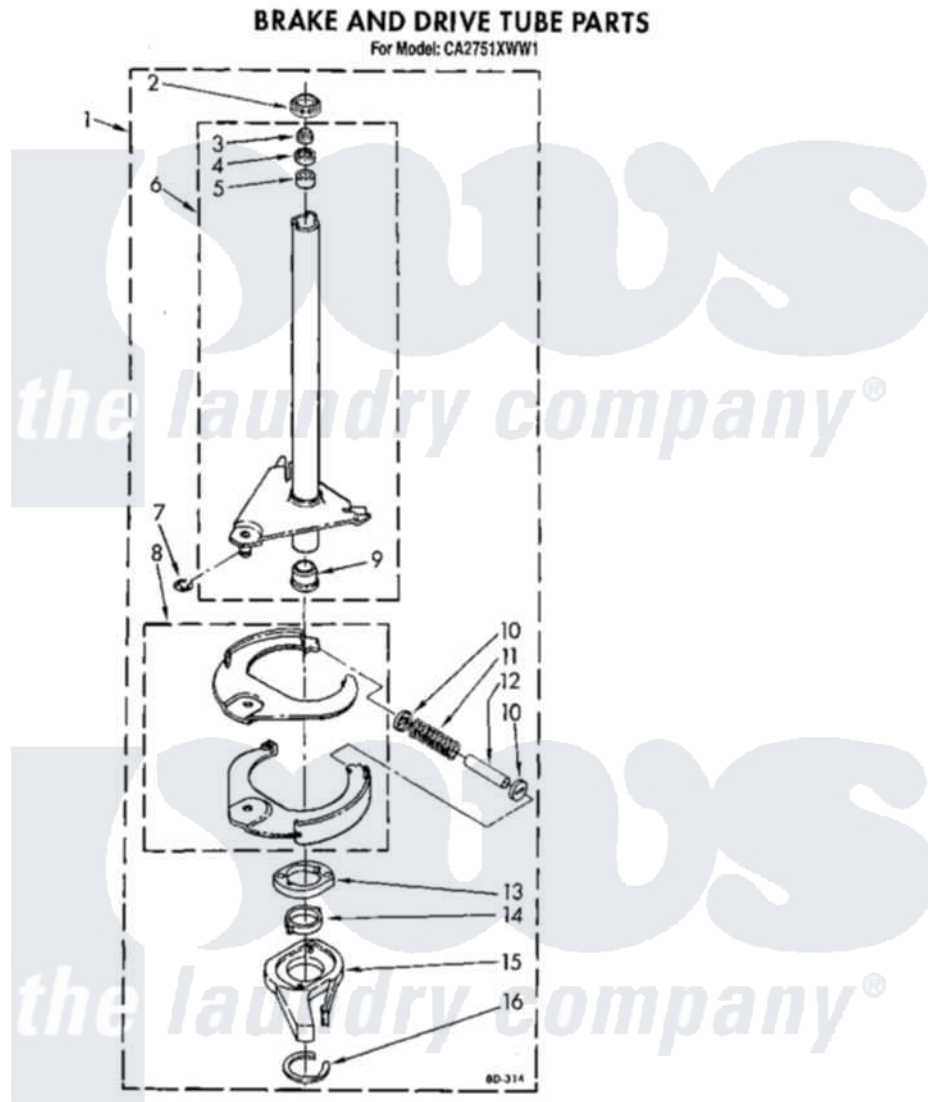

Whirlpool CA2751XWW1 11 - BRAKE AND DRIVE TUBE

13

3355015

Whirlpool Commercial Whirlpool CA2751XWW1 Washer Parts Parts Diagram 11 - BRAKE AND DRIVE TUBE
Click on the part number to view part

Item	Original Part Number	Replaced By	Status	Part Description
1	388951	285792		Basketdrive
2	62658			Ring, Thrust
3	91939			Seal, Shaft
4	356427			Seal, Spin Pinion
5	356937			Spacer, Drive Tube
6	64027	64208		Tube-Spin
7	64035	W10083190		Ring, Retaining
8	64232	285438		Shoe-Brake
9	62703	8546462		"T" Bearing, Spin Tube
10	62648	285658		Sleeve
11	62647		Not Available	Spring, Brake
12	62909	285658		Sleeve
13	63023	8546461		Cam, Brake Release
14	63022			Sleeve, Cam
15	64194	285790		Lining
16	90368	W10083200		Ring, Retaining