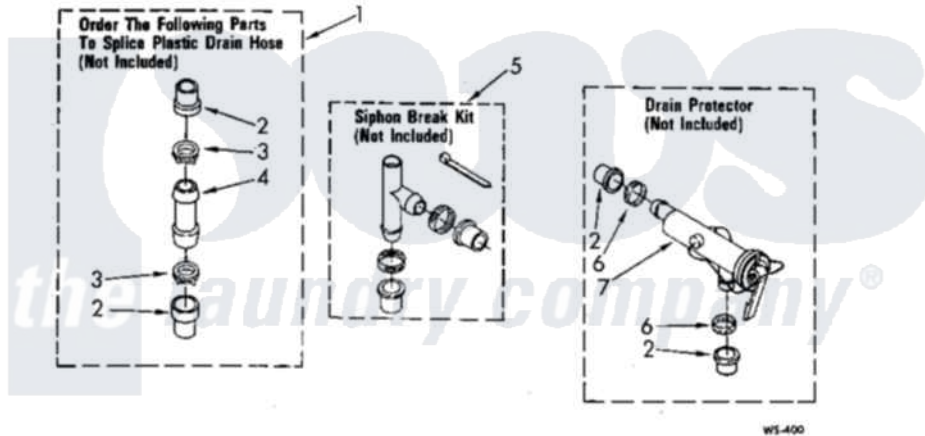

**WATER SYSTEM PARTS**

For Model: CA2751XWW1

Whirlpool [Commercial Whirlpool CA2751XWW1 Washer Parts](#) Parts Diagram 13 - WATER SYSTEM  
 Click on the part number to view part

Item	Original Part Number	Replaced By	Status	Part Description
1	<a href="#">285442</a>			Water System Parts
2	<a href="#">285321</a>			Water System Parts
3	370447	<a href="#">285655</a>		Clamp, Hose
4	<a href="#">16272</a>			Connector, Straight
5	<a href="#">285320</a>			Water System Parts
6	65349	<a href="#">285655</a>		Clamp, Hose
7	<a href="#">367031</a>			Water System Parts