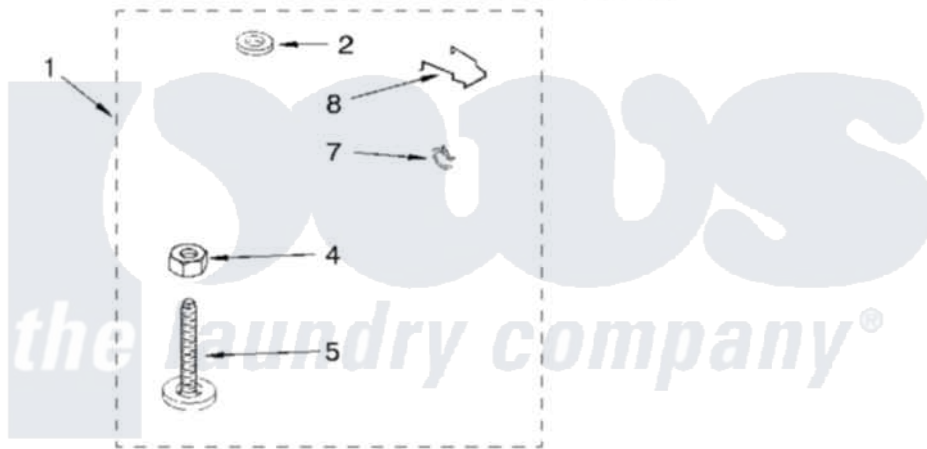

Whirlpool CA2751XYG0 06 - MISCELLANEOUS

For Models: CA2751XYW0, CA2751XYH0, CA2751XYG0
(White) (Almond) (Golden Harvest)

MISCELLANEOUS PARTS

3355020

Whirlpool [Commercial Whirlpool CA2751XYG0 Washer Parts](#) Parts Diagram 06 - MISCELLANEOUS
Click on the part number to view part

Item	Original Part Number	Replaced By	Status	Part Description
1	3360623	285609		Parts-Misc
2	16123			Washer Inlet-Hose Miscellaneous Parts Must be Ordered Separately.
4	3359452			Nut, Lock
5	389102	W10001130		Foot, Leveling
7	356138			Clamp, Hose
8	355636			Guide, Drawer