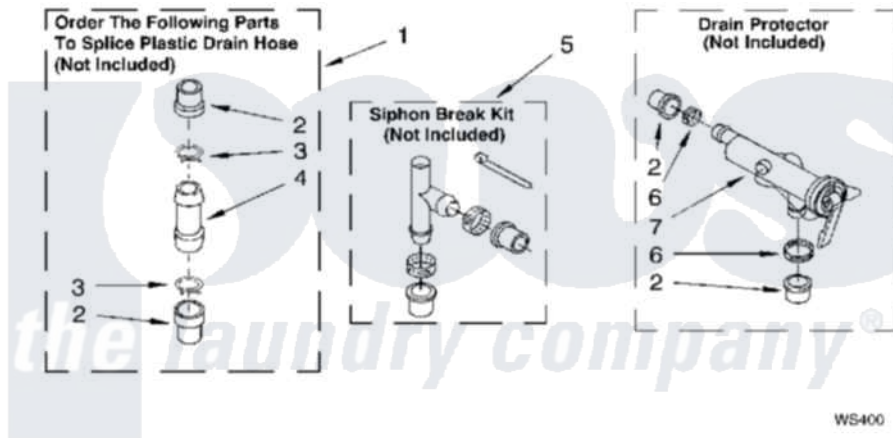

Whirlpool CA2751XYG0 12 - WATER SYSTEM

WATER SYSTEM PARTS For Models: CA2751XYG0, CA2751XYG1, CA2751XYG2 (White) (Almond) (Golden Harvest)

[Whirlpool Commercial Whirlpool CA2751XYG0 Washer Parts](#) Parts Diagram 12 - WATER SYSTEM
Click on the part number to view part

Item	Original Part Number	Replaced By	Status	Part Description
1	285442			Water System Parts
2	285321			Water System Parts
3	370447	285655		Clamp, Hose
4	16272			Connector, Straight
5	285320			Water System Parts
6	65349	285655		Clamp, Hose
7	367031			Water System Parts