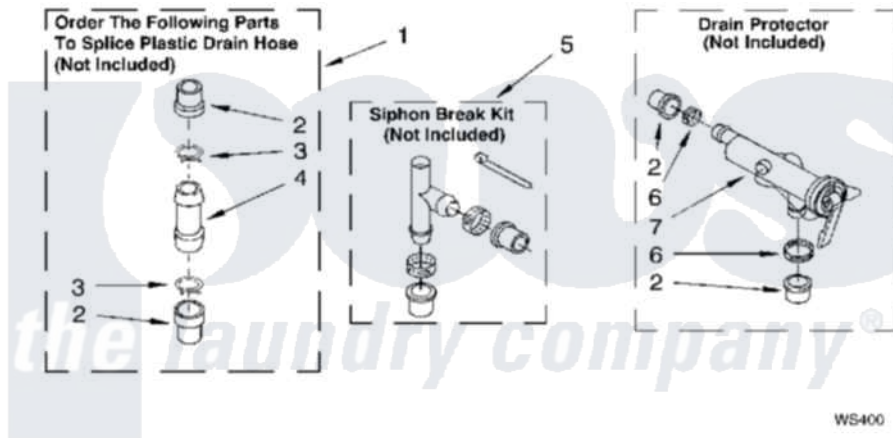

Whirlpool CA2751XYN0 12 - WATER SYSTEM

WATER SYSTEM PARTS For Models: CA2751XYN0, CA2751XYN0, CA2751XYG0 (White) (Almond) (Golden Harvest)

[Whirlpool Commercial Whirlpool CA2751XYN0 Washer Parts](#) Parts Diagram 12 - WATER SYSTEM
Click on the part number to view part

Item	Original Part Number	Replaced By	Status	Part Description
1	285442			Water System Parts
2	285321			Water System Parts
3	370447	285655		Clamp, Hose
4	16272			Connector, Straight
5	285320			Water System Parts
6	65349	285655		Clamp, Hose
7	367031			Water System Parts