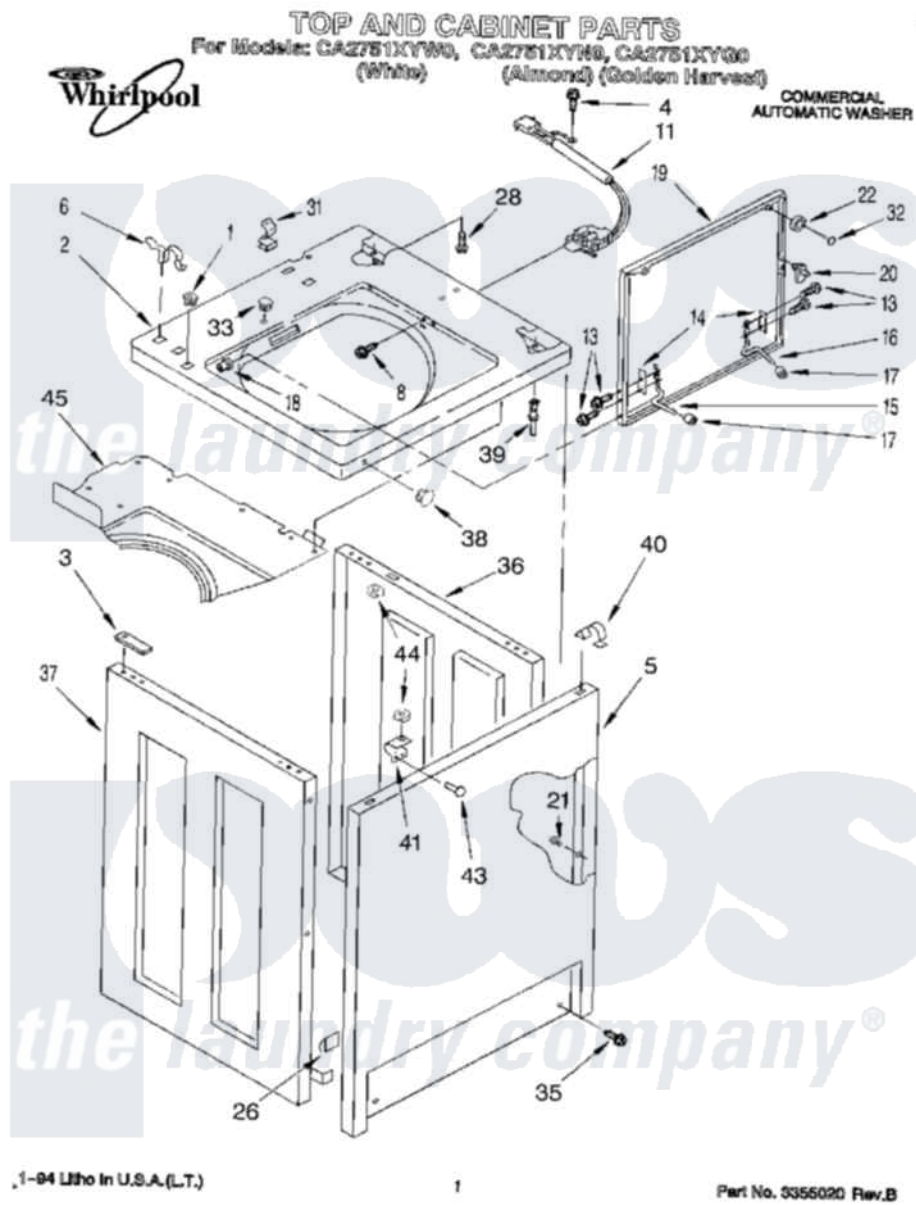

Whirlpool CA2751XYW0 01 - TOP AND CABINET, LIT/OPTIONAL

Whirlpool Commercial Whirlpool CA2751XYW0 Washer Parts Parts Diagram 01 - TOP AND CABINET, LIT/OPTIONAL
 Click on the part number to view part

Item	Original Part Number	Replaced By	Status	Part Description
1	358473			Nut, Push-In
2	3357346		Not Available	Top (White)
"	3357347			Top
"	3357348			Top
3	3353950			Spacer, Cabinet To Top
4	384435	681414		Screw, 10AB X 1/2
5	3358500			Panel, Front
"	3358501			Panel, Front
"	3358502			Panel, Front
6	62780			Clip, Top And Cabinet And Rear Panel
8	3356311			Screw And Washer, Lid Switch Shield
11	3352632	285671		Switch-Lid
"	355274	W10119828		Screw, Lid Hinge Mounting
15	54584			Hinge, Lid
16	91770			Hinge, Lid