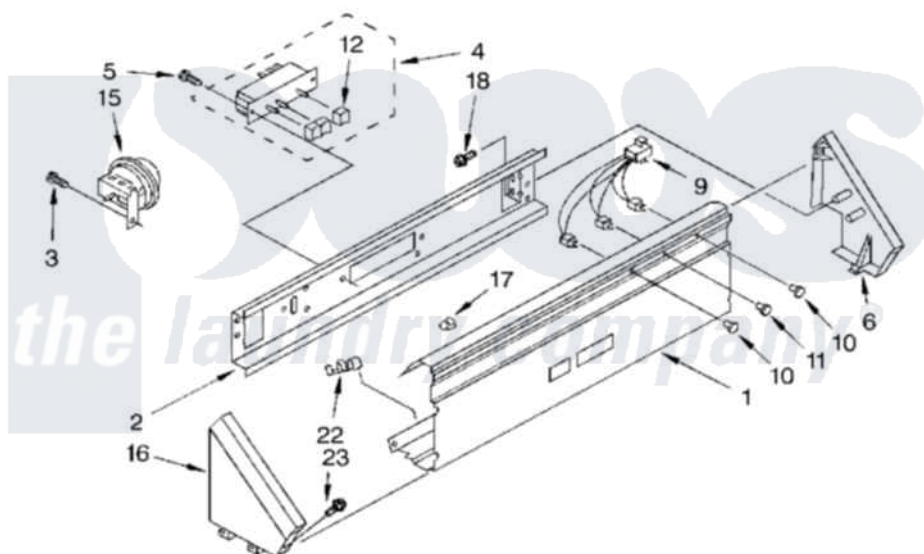

# Whirlpool CA2751XYW0 02 - CONTROL PANEL

## CONTROL PANEL PARTS For Models: CA2751XYW0, CA2751XYH0, CA2751XYG0 (White) (Almond) (Golden Harvest)

3355020

3

Whirlpool [Commercial Whirlpool CA2751XYW0 Washer Parts](#) Parts Diagram 02 - CONTROL PANEL  
Click on the part number to view part

Item	Original Part Number	Replaced By	Status	Part Description
1	<a href="#">3353946</a>			Panel, Console
2	<a href="#">3352860</a>			Bracket, Control
3	<a href="#">90767</a>			Screw, 8A X 3/8 HeX Washer Head Tapping
4	<a href="#">3355916</a>			Switch, Cycle Selector
5	9424101	<a href="#">965173</a>		Screw, 8 X 3/8 Phlps. Round Hd.
6	<a href="#">3347705</a>			End Cap
9	<a href="#">3352457</a>			Lights, Indicator
10	<a href="#">3348109</a>			Lens Light
11	<a href="#">3348110</a>			Lens, Yellow
12	<a href="#">3348587</a>			Button, Pushbutton
15	3348542	<a href="#">279947</a>		Switch-WL
16	63789	<a href="#">285653</a>		Endcap
17	<a href="#">689559</a>			Nut, Push-In
18	355326		Not Available	Screw, End Cap To Bracket (4)