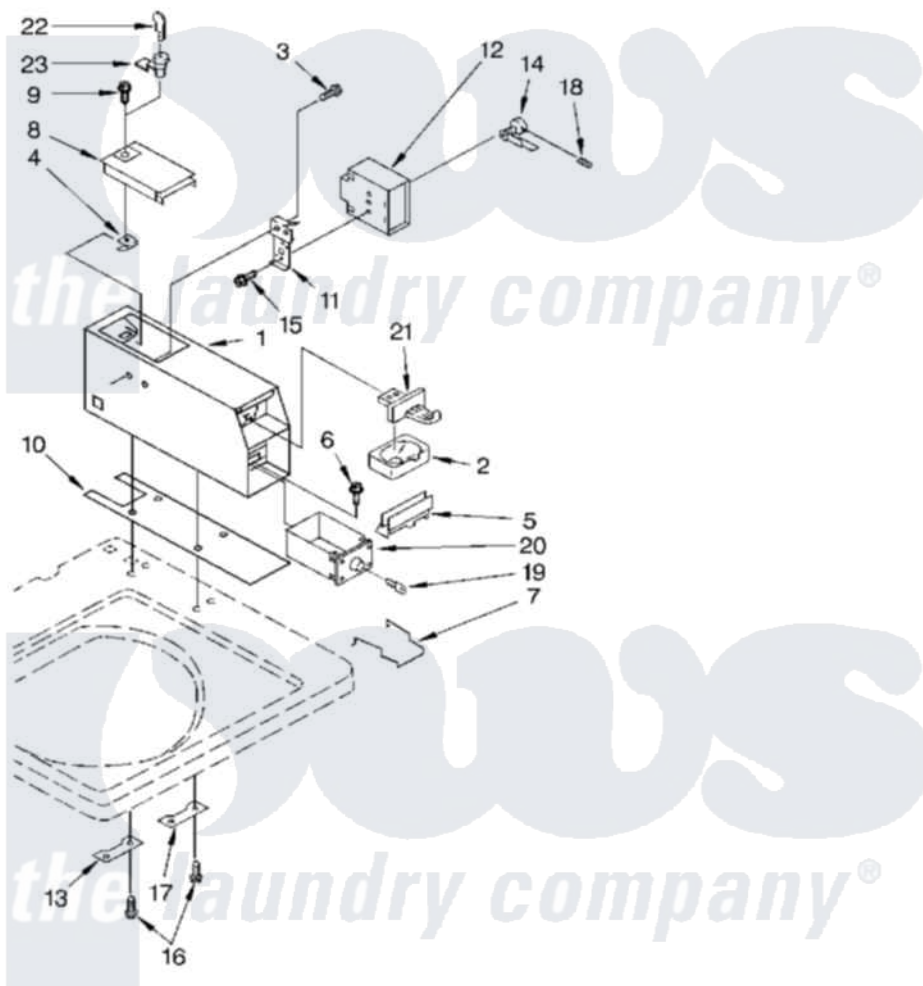

Whirlpool CA2751XYW0 03 - METER CASE

METER CASE PARTS

For Models: CA2751XYW0, CA2751XYW0, CA2751XYG0
(White) (Almond) (Golden Harvest)

4

3365020

Whirlpool [Commercial Whirlpool CA2751XYW0 Washer Parts](#) Parts Diagram 03 - METER CASE

[Click on the part number to view part](#)

Item	Original Part Number	Replaced By	Status	Part Description
1	3357357	8527844		Case
"	3357358	3951146		Case
"	3357359			Meter Case
2	385421			Funnel, Coin
3	339805			Screw, 10-32 X 3/16
4	90406			Cage Nut, 5/16-18
5	3351150	285883		Spacer
"	3351151	285884		Spacer
"	3351152			Spacer, Money Vault (Golden Harvest)
6	3353994			Bolt, Meter Case Mounting
"	3349065			Bolt, Meter Case Mounting
7	3352295			Guide, Drawer
8	3351136			Service Door Assembly
"	3351137		Not Available	Door, Service (For Almond Model)
"	3351138	285880		Door

9	358409		Screw And Washer
10	3348850	3954812	Cushion, Meter Case
11	385575		Bracket, Timer
12	3355023		Timer, 60 Hz
"	3359763	285675	Hinge-Broiler Door
13	3353813		Plate, Mounting
14	385571		Clutch, Timer
"	354987		Ring, Retaining
15	96435	356418	Screw
16	98445		Screw, 10-16 X 3/4
17	3347825	3353813	Plate, Mounting
18	98654	8533976	Set Screw