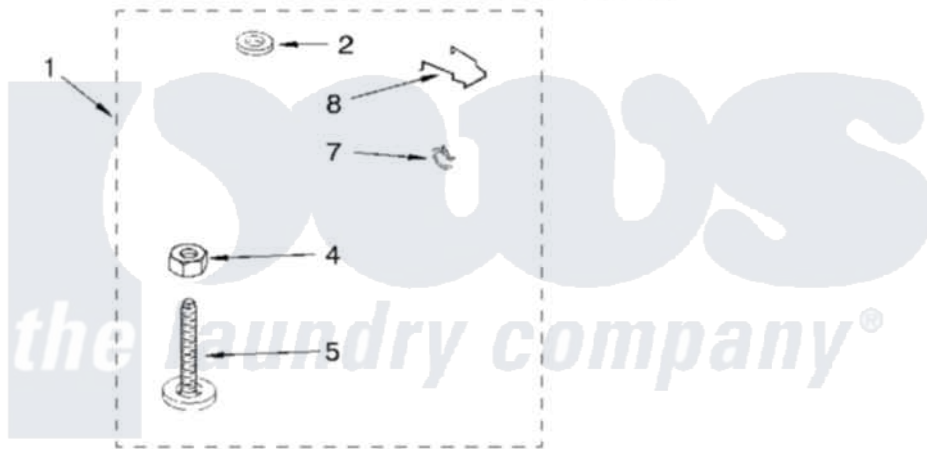

Whirlpool CA2751XYW0 06 - MISCELLANEOUS

For Models: CA2751XYW0, CA2751XYH0, CA2751XYG0
(White) (Almond) (Golden Harvest)

MISCELLANEOUS PARTS

3355020

Whirlpool [Commercial Whirlpool CA2751XYW0 Washer Parts](#) Parts Diagram 06 - MISCELLANEOUS
Click on the part number to view part

Item	Original Part Number	Replaced By	Status	Part Description
1	3360623	285609		Parts-Misc
2	16123			Washer Inlet-Hose Miscellaneous Parts Must be Ordered Separately.
4	3359452			Nut, Lock
5	389102	W10001130		Foot, Leveling
7	356138			Clamp, Hose
8	355636			Guide, Drawer