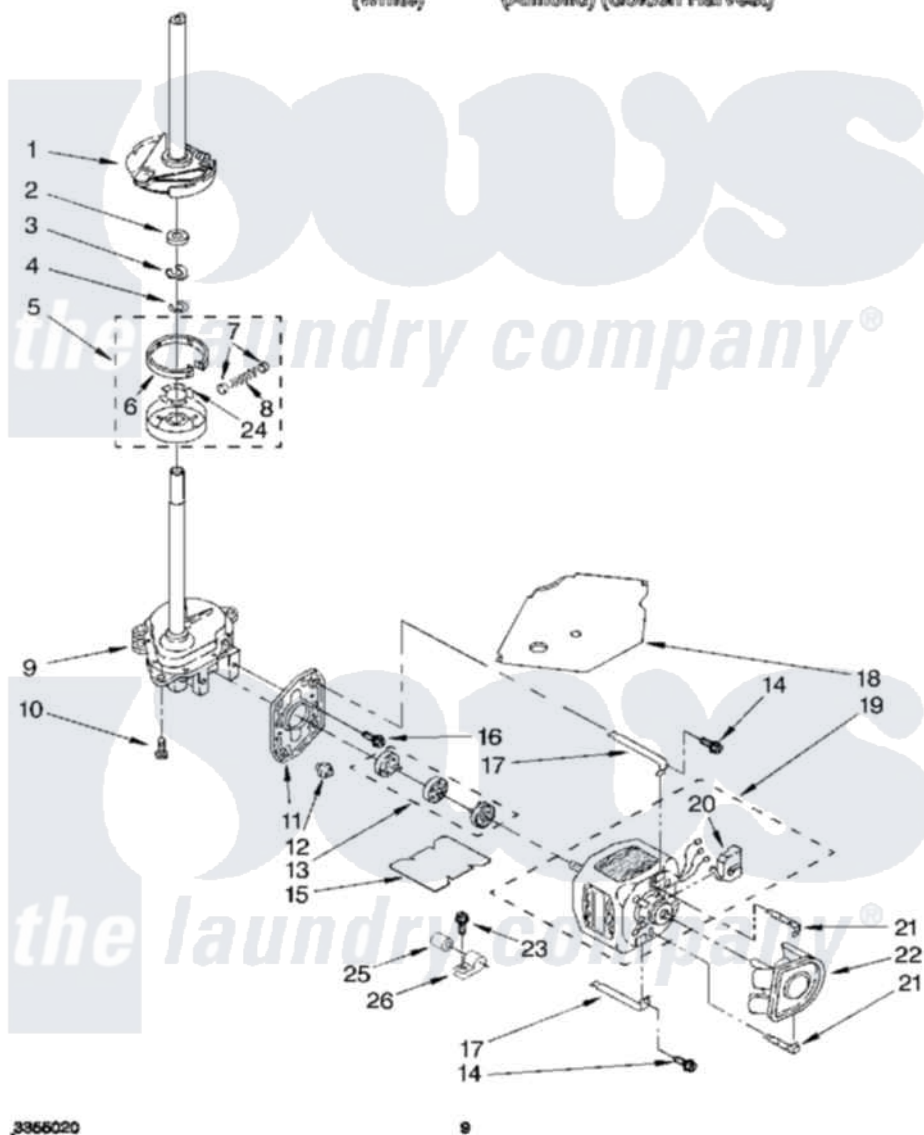

# Whirlpool CA2751XYW0 07 - BRAKE, CLUTCH, GEARCASE, MOTOR AND PUMP

## BRAKE, CLUTCH, GEARCASE, MOTOR AND PUMP PARTS

For Models: CA2751XYW0, CA2751XYW0, CA2751XYW0  
(White) (Almond) (Golden Harvest)

3366020

9

Whirlpool [Commercial Whirlpool CA2751XYW0 Washer Parts](#) Parts Diagram 07 - BRAKE, CLUTCH, GEARCASE, MOTOR AND PUMP

[Click on the part number to view part](#)

Item	Original Part Number	Replaced By	Status	Part Description
1	388951	<a href="#">285792</a>		Basketdrive
2	<a href="#">63292</a>			Washer, Spin Tube Thrust
3	62697	<a href="#">W10080230</a>		Ring, Spin Tube Support
4	63283	<a href="#">285353</a>		Ring
5	3350115	<a href="#">285785</a>		Clutch
6	388190	<a href="#">285790</a>		Lining
7	<a href="#">62646</a>			Cap, Clutch Spring
8	3354731	<a href="#">285790</a>		Lining
9	3360630	<a href="#">3360629</a>		Gearcase
10	3357334	<a href="#">3400516</a>		Screw Anti-Rattle
11	<a href="#">62611</a>			Plate, Motor Mount To Gearcase
12	<a href="#">62691</a>			Grommet, Motor
13	62693	<a href="#">285753A</a>		Coupling
14	3387485	<a href="#">273556</a>		Screw, 10-16 X 5/8

15	3351341	<a href="#">3946532</a>	Shield, Motor
16	3357334	<a href="#">3400516</a>	Screw Anti-Rattle
17	3349637	<a href="#">W10086010</a>	Retainer, Motor
18	<a href="#">3362089</a>		Shield, Tub To Motor
19	3349643	<a href="#">661600</a>	Motor, Main Drive
20	62851	<a href="#">8529896</a>	Switch, Main Drive Motor
21	62700	<a href="#">8546127</a>	Retainer, Pump
22	3352492	<a href="#">3363394</a>	Pump
23	9420601	<a href="#">3390631</a>	Screw, 10-16 X 3/8
24	<a href="#">3355454</a>		Clip, Main Drive
25	357021	<a href="#">8572717</a>	Capacitor, Motor Start
26	<a href="#">357030</a>		Clamp, Capacitor