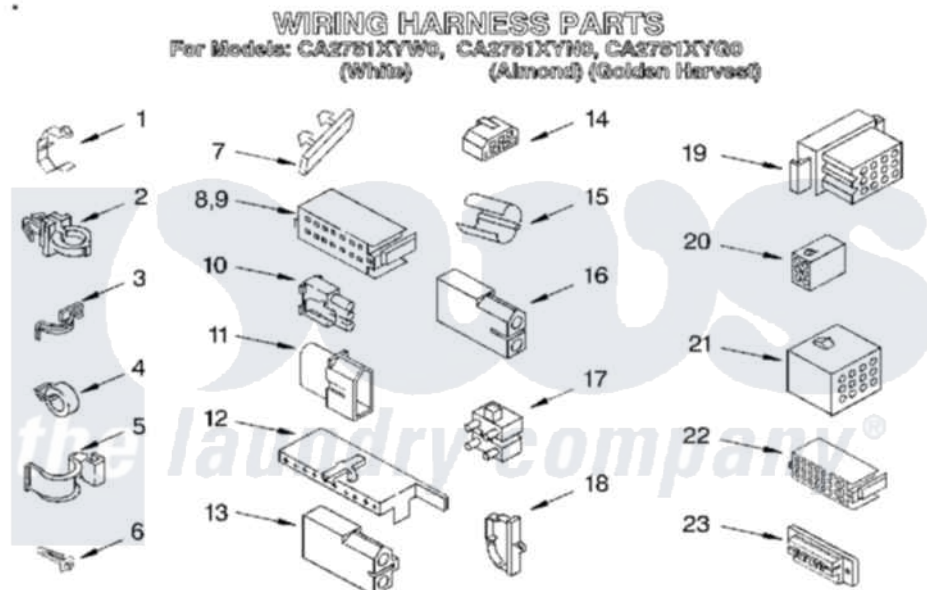

Whirlpool CA2751XYW0 09 - WIRING HARNESS

3355020

11

Whirlpool [Commercial Whirlpool CA2751XYW0 Washer Parts](#) Parts Diagram 09 - WIRING HARNESS
Click on the part number to view part

Item	Original Part Number	Replaced By	Status	Part Description
1	3349557			Retainer, Harness
2	388498		Not Available	Clip, Harness
3	3347812	8528351		Clip
4	3352501	8559320		Restraint, Hose
5	90016			Clip, Pressure Switch Hose
6	3390496	8281256		Clip, Harness
7	389379			Retainer, Side To Feature Panel
8	352090			Timer, Block Disconnect
9	352089			Timer, Block Disconnect
10	62889			Receptacle, Terminal
11	353424			Plug, Terminal
12	62505			Block, Disconnect
13	3348075			Block, Disconnect (Motor 3 Speed) (Use Term. 94613 Or 94614)
14	3347243			Block, Disconnect

15	63523		Harness, Protector
16	717252		Receptacle, Terminal
17	387566		Plug, Terminal (4-Way) (Power Cord) (Use M3 Screws)
18	3352944		Clip, Harness
19	3390423	Not Available	Block, Disconnect (12-Way) (Timer) (Use Term. 94613)
20	3347730	Not Available	Receptacle, (6-Way) (Use Term. 94613)
21	388818		Plug, Terminal (12-Way) (Use Term. 94613 Or 94614)
22	3369366	Not Available	Timer, Block Disconnect (Black) (Amp) (Use Term. 3369365)
23	3349494		Connector, Etc