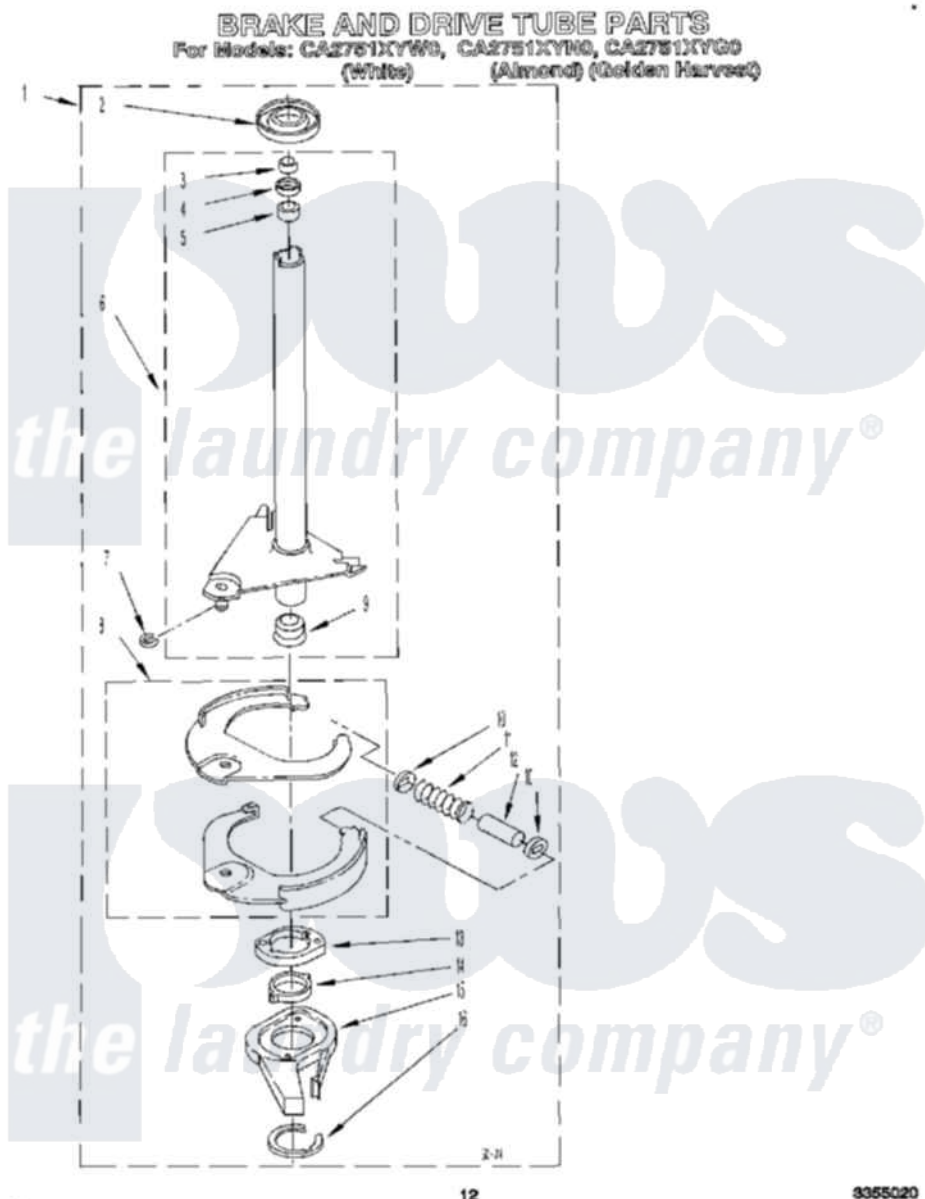

Whirlpool CA2751XYW0 10 - BRAKE AND DRIVE TUBE

Whirlpool Commercial Whirlpool CA2751XYW0 Washer Parts Parts Diagram 10 - BRAKE AND DRIVE TUBE
 Click on the part number to view part

Item	Original Part Number	Replaced By	Status	Part Description
1	388951	285792		Basketdrive
2	62658			Ring, Thrust
3	91939			Seal, Shaft
4	356427			Seal, Spin Pinion
5	356937			Spacer, Drive Tube
6	64027	64208		Tube-Spin
7	64035	W10083190		Ring, Retaining
8	64232	285438		Shoe-Brake
9	62703	8546462		"T" Bearing, Spin Tube
10	62648	285658		Sleeve
11	62647		Not Available	Spring, Brake
12	62909	285658		Sleeve
13	63023	8546461		Cam, Brake Release
14	63022			Sleeve, Cam
15	64194	285790		Lining
16	90368	W10083200		Ring, Retaining