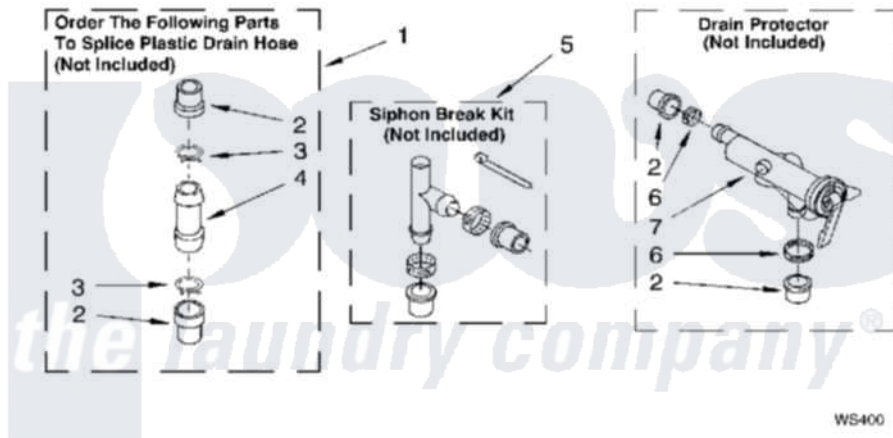

Whirlpool CA2751XYW0 12 - WATER SYSTEM

WATER SYSTEM PARTS For Models: CA2751XYW0, CA2751XYW0, CA2751XYG0 (White) (Almond) (Golden Harvest)

[Whirlpool Commercial Whirlpool CA2751XYW0 Washer Parts](#) Parts Diagram 12 - WATER SYSTEM
Click on the part number to view part

Item	Original Part Number	Replaced By	Status	Part Description
1	285442			Water System Parts
2	285321			Water System Parts
3	370447	285655		Clamp, Hose
4	16272			Connector, Straight
5	285320			Water System Parts
6	65349	285655		Clamp, Hose
7	367031			Water System Parts