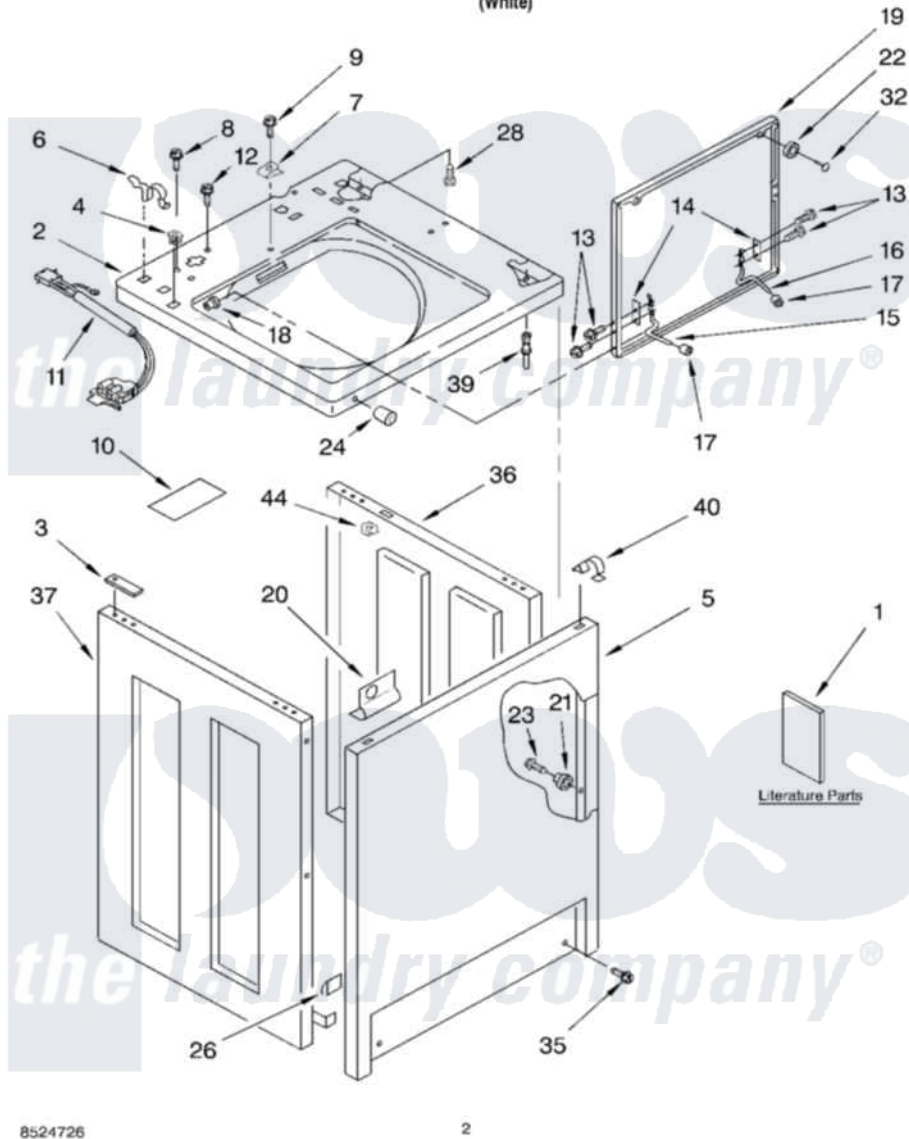

Whirlpool CAE2761KQ0 02 - TOP AND CABINET, LITERATURE

TOP AND CABINET PARTS

For Model: CAE2761KQ0
(White)

8524726

2

Whirlpool Commercial Whirlpool CAE2761KQ0 Washer Parts Parts Diagram 02 - TOP AND CABINET, LITERATURE
Click on the part number to view part

Item	Original Part Number	Replaced By	Status	Part Description
1	LIT8524739		Not Available	Literature Parts (Installation Instructions)
"	LIT8524730		Not Available	Literature Parts (Wiring Diagram)
"	LIT8524734		Not Available	Literature Parts (Tech Sheet)
"	LIT8524726		Not Available	Literature Parts (Repair Parts List)
2	8524688			Top
3	3353950			Spacer, Cabinet To Top
4	358473			Nut, Push-In
5	3358500			Panel, Front
6	62780			Clip, Top And Cabinet And Rear Panel
7	3355753			Clip, Static Ground
8	3400611			Screw And Washer, Lid Switch
9	3393918	355214		Screw And Washer
10	3953152			Shield, Pressure Switch
11	8054980			Switch, Lid

12	3351614		Screw, Gearcase Cover Mounting
13	3351355	W10119828	Screw, Lid Hinge Mounting
14	21097		Pad, Lid Hinge
15	8524784		Hinge, Lid
16	54583		Hinge, Lid
17	19119		Bumper, Lid Hinge
18	21258		Bearing, Lid Hinge
19	8316257	W10193854W10193854	Lid
20	3353948		Bracket, Lock
"	63554		Rivet
21	3353812		Locator
22	356908		Bumper, Lid
23	718258	9741232	Screw, 8-18 X 5/8
24	387371		Lock, Plug Also Available
26	98234		Clip, U-Bend
28	3353993		Screw 10-16 X .690
32	356907		Rivet, Plastic
35	3393258	3373329D	Screw
36	3353708	3976380	Panel, Right Hand
37	3353714	3976382	Panel, Left Hand
39	3353949		Pin, Locator
40	18776		Lock, Front Top
44	90406		Cage Nut, 5/16-18