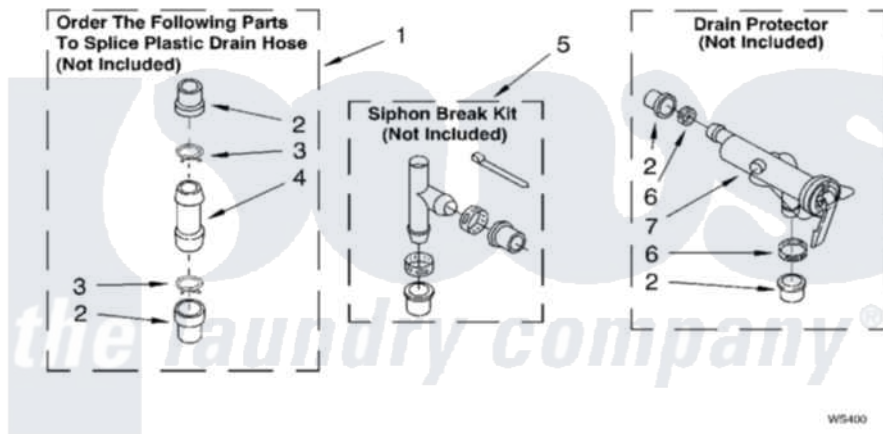

## WATER SYSTEM PARTS

For Model: CAE2761KQ0  
(White)

8524726

16

[Whirlpool Commercial Whirlpool CAE2761KQ0 Washer Parts](#) Parts Diagram 12 - WATER SYSTEM  
Click on the part number to view part

Item	Original Part Number	Replaced By	Status	Part Description
1	<a href="#">285442</a>			Water System Parts
2	<a href="#">285321</a>			Water System Parts
3	370447	<a href="#">285655</a>		Clamp, Hose
4	<a href="#">16272</a>			Connector, Straight
5	<a href="#">285320</a>			Water System Parts
6	65349	<a href="#">285655</a>		Clamp, Hose
7	<a href="#">367031</a>			Water System Parts