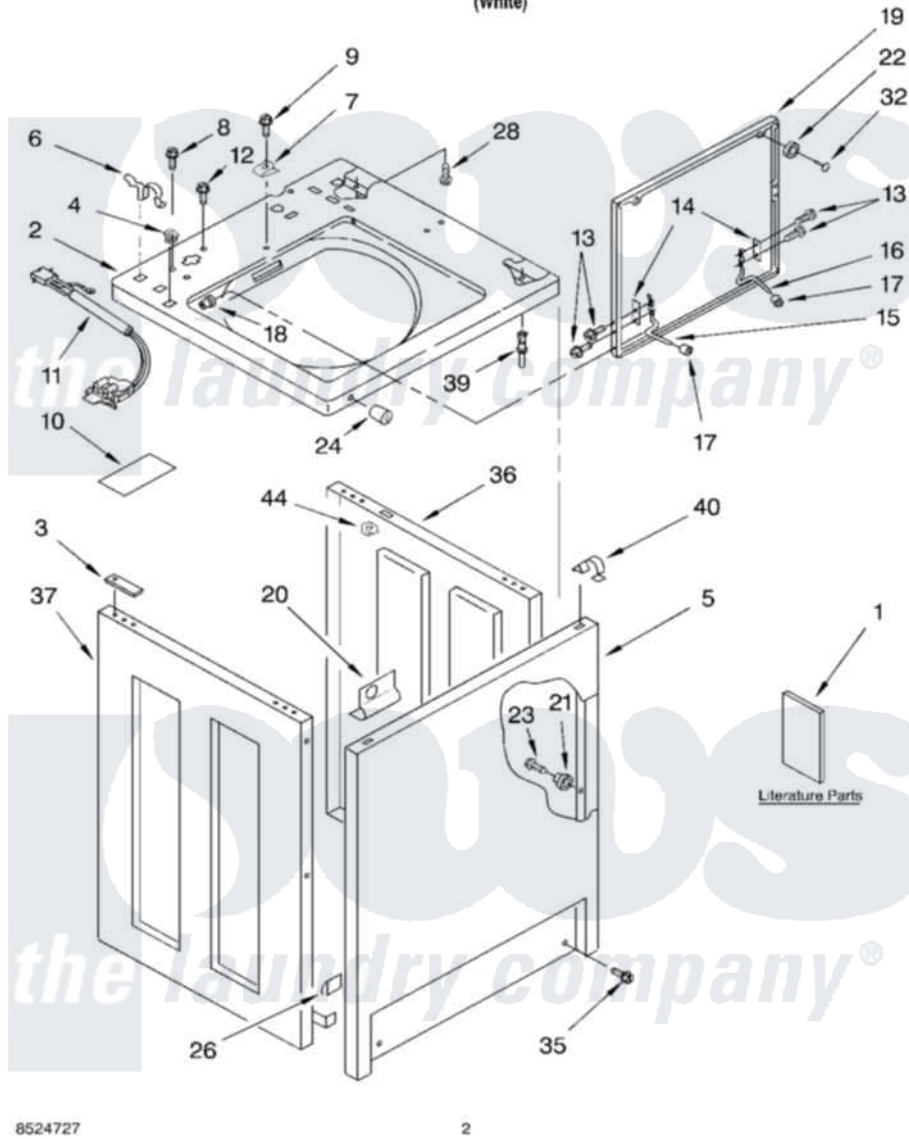

# Whirlpool CAE2762KQ0 02 - TOP AND CABINET, LITERATURE

## TOP AND CABINET PARTS

For Model: CAE2762KQ0  
(White)

8524727

2

Whirlpool Commercial Whirlpool CAE2762KQ0 Washer Parts Parts Diagram 02 - TOP AND CABINET, LITERATURE  
Click on the part number to view part

Item	Original Part Number	Replaced By	Status	Part Description
1	LIT8524739		Not Available	Literature Parts (Installation Instructions)
"	LIT8524731		Not Available	Literature Parts (Wiring Diagram)
"	LIT8524734		Not Available	Literature Parts (Tech Sheet)
"	LIT8524727		Not Available	Literature Parts (Repair Parts List)
2	<a href="#">8524688</a>			Top
3	<a href="#">3353950</a>			Spacer, Cabinet To Top
4	<a href="#">358473</a>			Nut, Push-In
5	<a href="#">3358500</a>			Panel, Front
6	<a href="#">62780</a>			Clip, Top And Cabinet And Rear Panel
7	<a href="#">3355753</a>			Clip, Static Ground
8	<a href="#">3400611</a>			Screw And Washer, Lid Switch
9	3393918	<a href="#">355214</a>		Screw And Washer
10	<a href="#">3953152</a>			Shield, Pressure Switch
11	<a href="#">8054980</a>			Switch, Lid