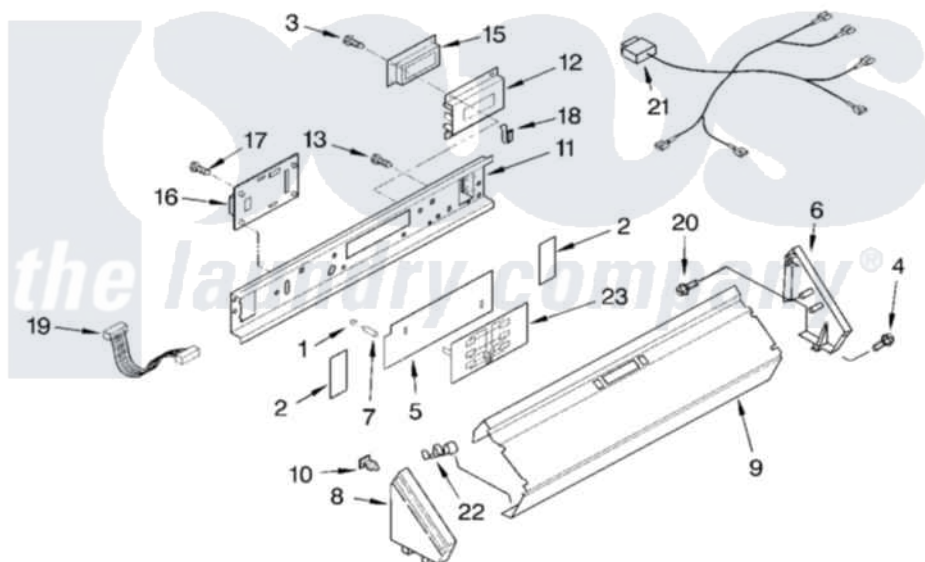

# Whirlpool CAE2762KQ0 03 - CONTROL PANEL

## CONTROL PANEL PARTS

For Model: CAE2762KQ0  
(White)

8524727

4

Whirlpool [Commercial Whirlpool CAE2762KQ0 Washer Parts](#) Parts Diagram 03 - CONTROL PANEL  
Click on the part number to view part

Item	Original Part Number	Replaced By	Status	Part Description
1	<a href="#">3951768</a>			Cap, Mounting Stud
2	<a href="#">3950775</a>			Backer Plate, Side
3	<a href="#">90767</a>			Screw, 8A X 3/8 HeX Washer Head Tapping
4	<a href="#">8281182</a>			Screw, 8-18 X 1 1/4
5	<a href="#">3950773</a>			Backer Plate
6	8316516	<a href="#">W10096340</a>		Cap, End
7	3950774	<a href="#">3950773</a>		Backer Plate
8	<a href="#">3949734</a>	<a href="#">W10096320</a>		Cap, End
9	<a href="#">8318580</a>			Panel, Control
10	<a href="#">689559</a>			Nut, Push-In
11	<a href="#">3978858</a>			Bracket, Control
12	<a href="#">3406980</a>			Lens, Display
13	90864	<a href="#">3351614</a>		Screw, Gearcase Cover Mounting
15	<a href="#">3407166</a>			Board, Display
16	<a href="#">3407164</a>			Board, Control

17	<a href="#">3393909</a>		Screw, 8-32 X 7/8
18	<a href="#">3363338</a>		Clip
19	<a href="#">3955147</a>		Harness Wire
20	97787	<a href="#">W10109200</a>	Screw, Baffle Mounting
21	<a href="#">3955145</a>		Harness Wire
22	357572	<a href="#">W10113937</a>	Clip, Grounding
23	<a href="#">3407168</a>		Switch, Membrane