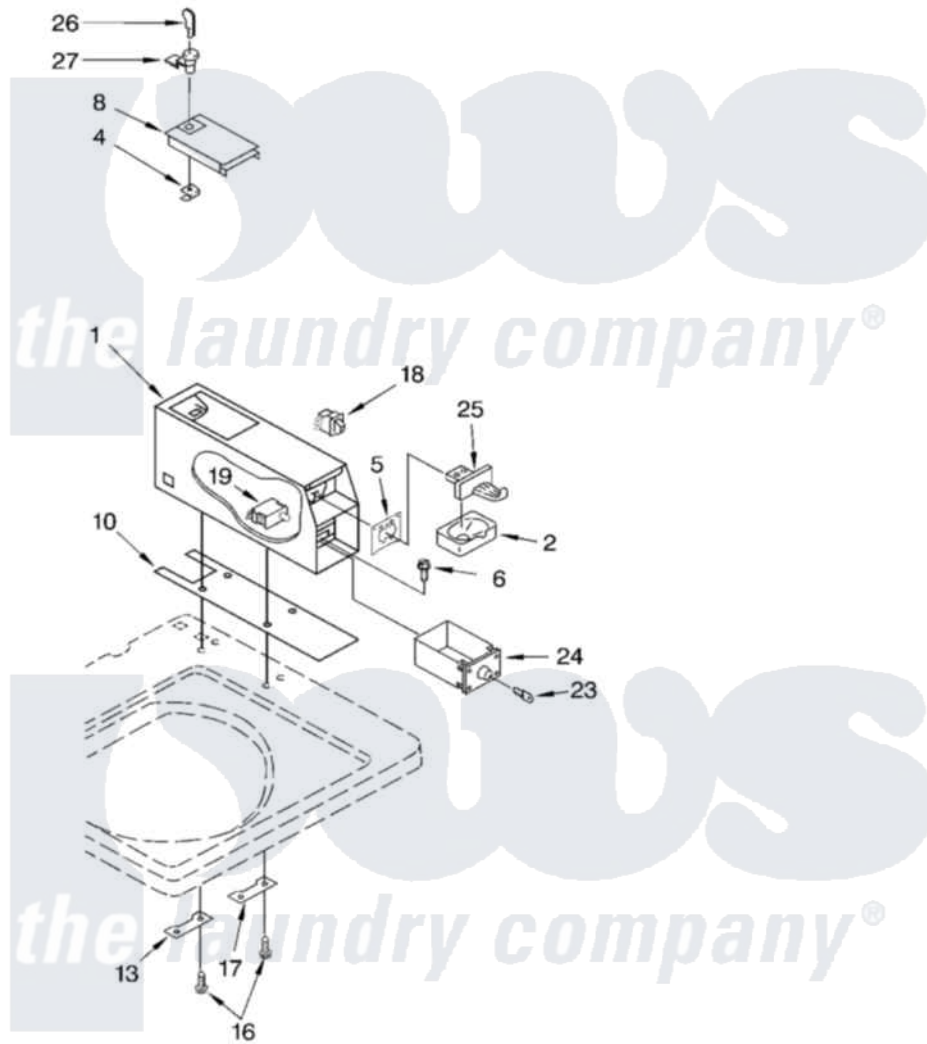

METER CASE PARTS

For Model: CAE2762KQ0
(White)

Whirlpool [Commercial Whirlpool CAE2762KQ0 Washer Parts](#) Parts Diagram 04 - METER CASE

[Click on the part number to view part](#)

Item	Original Part Number	Replaced By	Status	Part Description
1	3406994			Case, Meter
2	385421			Funnel, Coin
4	90406			Cage Nut, 5/16-18
5	3954761	279950		Funnel
6	3353994			Bolt, Meter Case Mounting
"	3349065			Bolt, Meter Case Mounting
8	3351136			Service Door Assembly
10	3954812			Cushion, Meter Case
13	3353813			Plate, Mounting
16	98445			Screw, 10-16 X 3/4
17	3347825	3353813		Plate, Mounting
18	3402784			Switch, Service Diagnostic
19	3406406	3952030		Switch, Vault
23	BLANK		Not Available	Key, Money Box
24			Not Available	
25			Not Available	