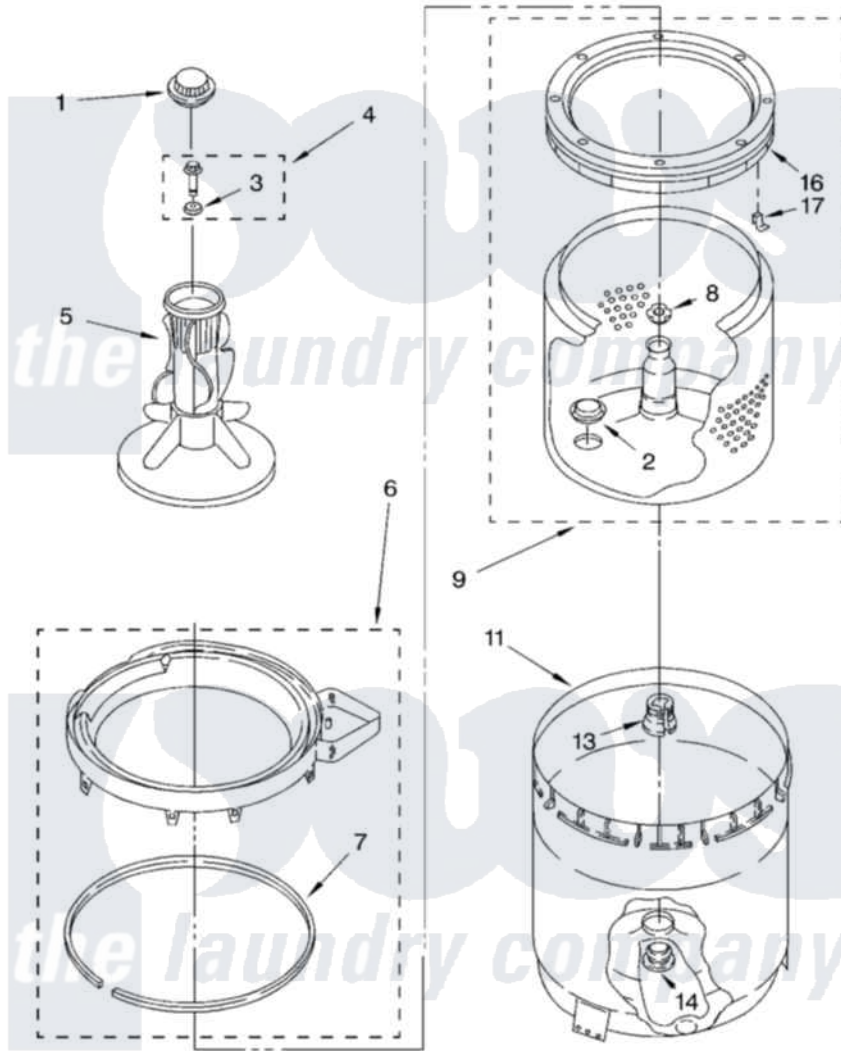

Whirlpool CAE2762KQ0 06 - AGITATOR, BASKET AND TUB

AGITATOR, BASKET AND TUB PARTS

For Model: CAE2762KQ0
(White)

8524727

8

Whirlpool [Commercial Whirlpool CAE2762KQ0 Washer Parts](#) Parts Diagram 06 - AGITATOR, BASKET AND TUB
Click on the part number to view part

Item	Original Part Number	Replaced By	Status	Part Description
1	3355758			Cap, Agitator
2	3352284	285630		Plug
3	3949550			Washer
4	358237			Screw And Washer
5	3350151	285622		Agitator
6	3360611			Tub Ring And Gasket Assembly
7	3359586			Gasket, Tub Ring
8	21366			Nut, Spanner
9	8271650	3956207		Basket And Balance Ring
11	63125			Tub
13	389140			Tub Block, Basket Drive
14	383727			Gasket, Centerpod
16	387868	3956205		Balance Ring
17	8519815			Clip, Balance Ring