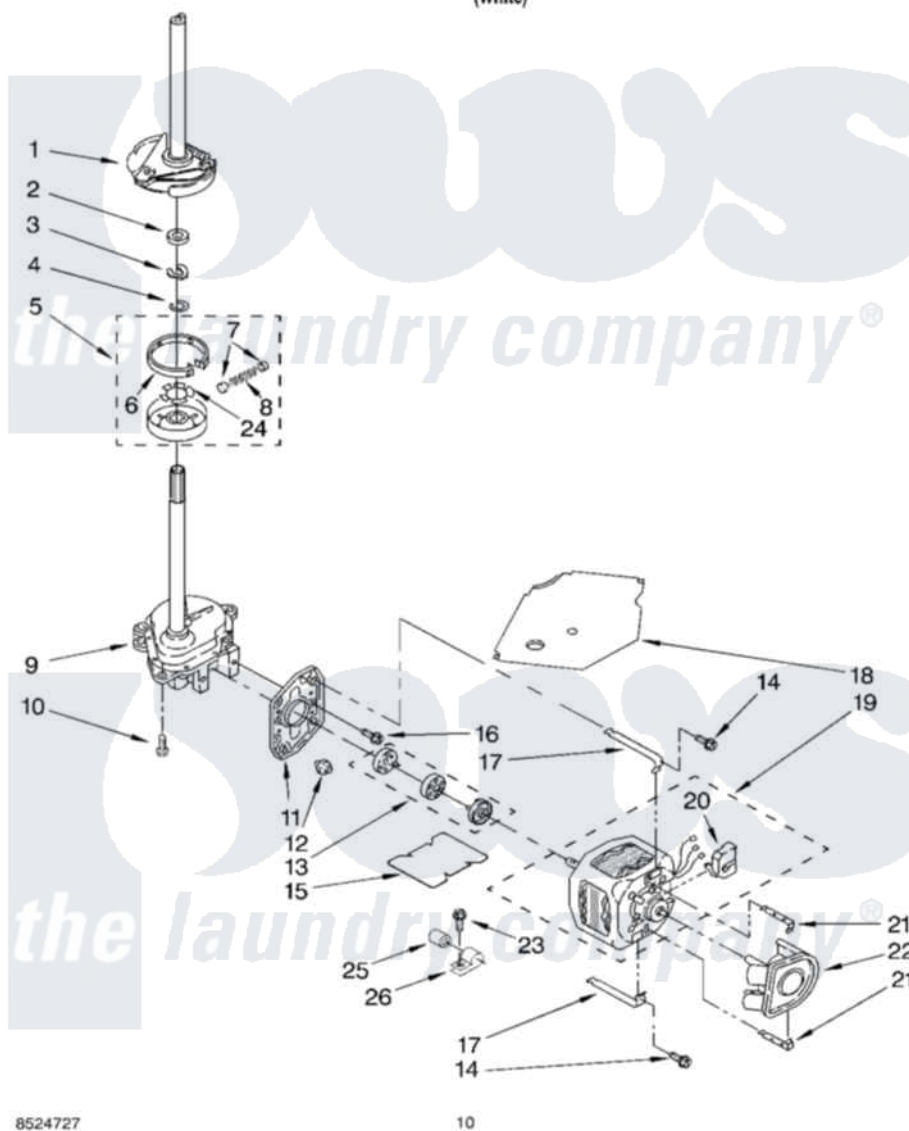

# Whirlpool CAE2762KQ0 07 - BRAKE, CLUTCH, GEARCASE, MOTOR AND PUMP

## BRAKE, CLUTCH, GEARCASE, MOTOR AND PUMP PARTS

For Model: CAE2762KQ0  
(White)

8524727

10

Whirlpool [Commercial Whirlpool CAE2762KQ0 Washer Parts](#) Parts Diagram 07 - BRAKE, CLUTCH, GEARCASE, MOTOR AND PUMP

[Click on the part number to view part](#)

Item	Original Part Number	Replaced By	Status	Part Description
1	388951	<a href="#">285792</a>		Basketdrive
2	<a href="#">63292</a>			Washer, Spin Tube Thrust
3	62697	<a href="#">W10080230</a>		Ring, Spin Tube Support
4	63283	<a href="#">285353</a>		Ring
5	3951311	<a href="#">285785</a>		Clutch
6	3951308	<a href="#">285790</a>		Lining
7	<a href="#">62646</a>			Cap, Clutch Spring
8	<a href="#">3946792</a>			Spring And Damper Assembly
9	3360630	<a href="#">3360629</a>		Gearcase
10	3357334	<a href="#">3400516</a>		Screw Anti-Rattle
11	<a href="#">62611</a>			Plate, Motor Mount To Gearcase
12	<a href="#">62691</a>			Grommet, Motor
13	285852	<a href="#">285852A</a>		Coupling
14	3387485	<a href="#">273556</a>		Screw, 10-16 X 5/8

15	<a href="#">3946532</a>		Shield, Motor
16	<a href="#">3400516</a>		Screw Anti-Rattle
17	3349637	<a href="#">W10086010</a>	Retainer, Motor
18	<a href="#">3362089</a>		Shield, Tub To Motor
19	<a href="#">661600</a>		Motor, Main Drive
20	62850	<a href="#">8529896</a>	Switch, Main Drive Motor
21	62700	<a href="#">8546127</a>	Retainer, Pump
22	<a href="#">3363394</a>		Pump
23	62863	<a href="#">3390631</a>	Screw, 10-16 X 3/8
24	<a href="#">3355454</a>		Clip, Main Drive
25	661606	<a href="#">8572717</a>	Capacitor, Motor Start
26	<a href="#">357030</a>		Clamp, Capacitor