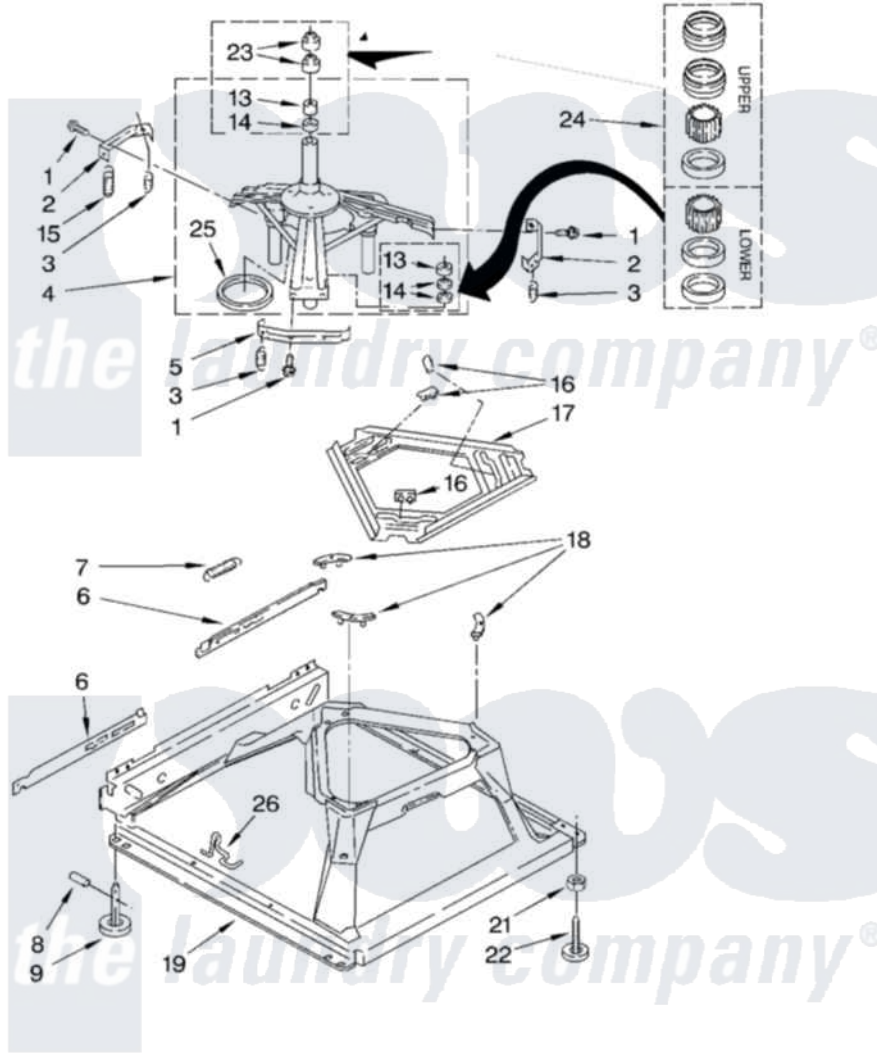

# Whirlpool CAE2762KQ0 08 - MACHINE BASE

## MACHINE BASE PARTS

For Model: CAE2762KQ0  
(White)

11

8524727

Whirlpool [Commercial Whirlpool CAE2762KQ0 Washer Parts](#) Parts Diagram 08 - MACHINE BASE  
Click on the part number to view part

Item	Original Part Number	Replaced By	Status	Part Description
1	<a href="#">3400076</a>			Screw, Bracket Mounting
2	<a href="#">64067</a>			Bracket, Spring Outer
3	<a href="#">63907</a>			Spring, Suspension
4	3362087	<a href="#">280184</a>		Support
5	<a href="#">64065</a>			Bracket, Spring Outer
6	<a href="#">63466</a>			Link, Leveling Mechanism
7	62597	<a href="#">8316845</a>		Spring
8	<a href="#">62837</a>			Pin, Knurled
9	62596	<a href="#">285244</a>		Feet-Leveling
13	3347047	<a href="#">8546455</a>		Bearing, Centerpost
14	357409	<a href="#">359449</a>		Seal, Agitator Shaft
15	388492	<a href="#">W10250667</a>		Spring, Counterweight
16	62568	<a href="#">285219</a>		Pad
17	<a href="#">3946509</a>			Plate, Suspension
18	3363660	<a href="#">285744</a>		Pad
19	3946512	<a href="#">285771</a>		Base

21	<a href="#">3359452</a>		Nut, Lock
22	389102	<a href="#">W10001130</a>	Foot, Leveling
23	356934	<a href="#">8577376</a>	Seal, Centerpost
24	<a href="#">285203</a>		Centerpost Bearing Kit
25	<a href="#">63134</a>		Ring, Sound Deadening
26	<a href="#">63806</a>	<a href="#">W10145155</a>	Retainer, Suspension Spring