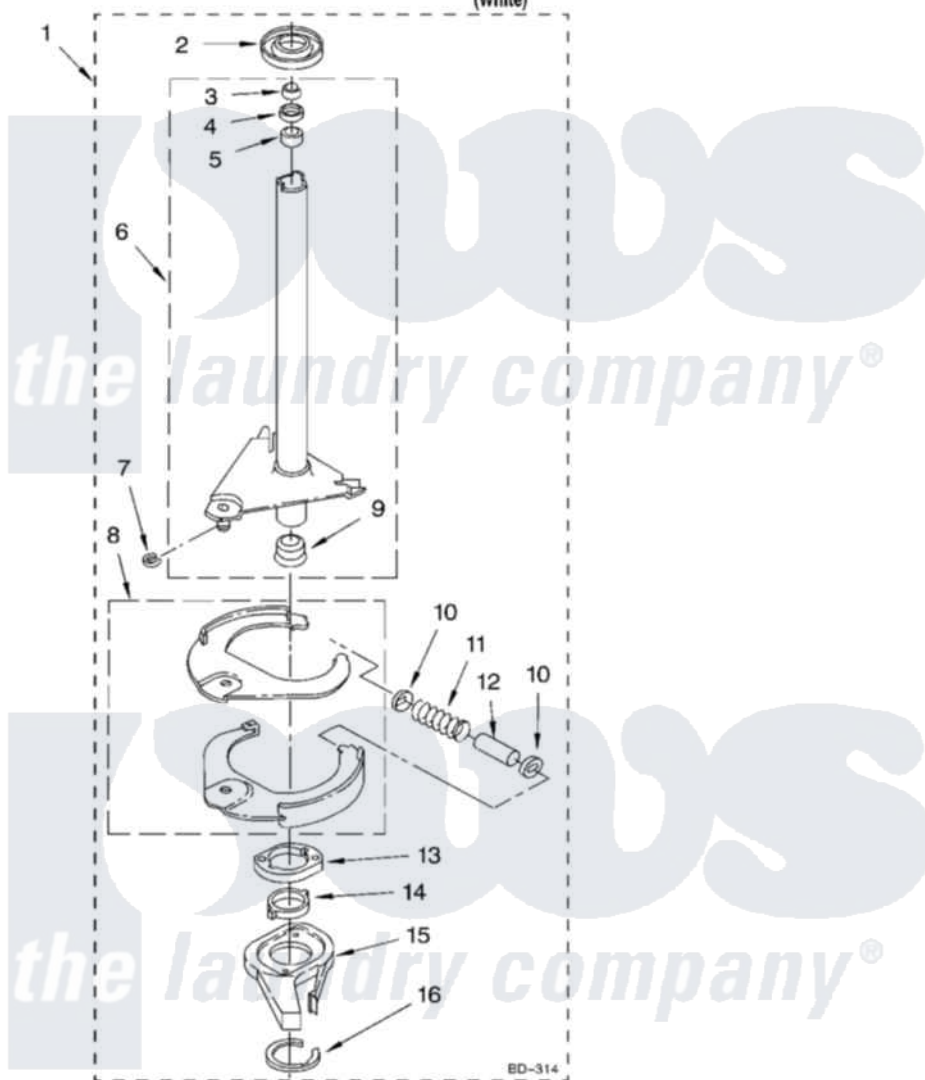

Whirlpool CAE2762KQ0 11 - BRAKE AND DRIVE TUBE

BRAKE AND DRIVE TUBE PARTS

For Model: CAE2762KQ0
(White)

15

8524727

Whirlpool Commercial Whirlpool CAE2762KQ0 Washer Parts Parts Diagram 11 - BRAKE AND DRIVE TUBE

Click on the part number to view part

Item	Original Part Number	Replaced By	Status	Part Description
1	388951	285792		Basketdrive
2	62658			Ring, Thrust
3	91939			Seal, Shaft
4	356427			Seal, Spin Pinion
5	356937			Spacer, Drive Tube
6	64027	64208		Tube-Spin
7	64035	W10083190		Ring, Retaining
8	64232	285438		Shoe-Brake
9	62703	8546462		"T" Bearing, Spin Tube
10	62648	285658		Sleeve
11	62647		Not Available	Spring, Brake
12	62909	285658		Sleeve
13	63023	8546461		Cam, Brake Release
14	63022			Sleeve, Cam
15	64194	285790		Lining
16	90368	W10083200		Ring, Retaining