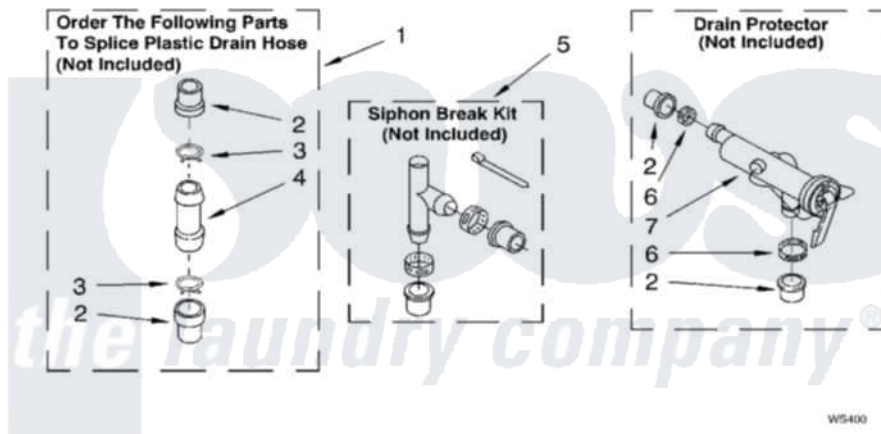

WATER SYSTEM PARTS

For Model: CAE2762KQ0
(White)

8524727

16

[Whirlpool Commercial Whirlpool CAE2762KQ0 Washer Parts](#) Parts Diagram 12 - WATER SYSTEM
Click on the part number to view part

Item	Original Part Number	Replaced By	Status	Part Description
1	285442			Water System Parts
2	285321			Water System Parts
3	370447	285655		Clamp, Hose
4	16272			Connector, Straight
5	285320			Water System Parts
6	65349	285655		Clamp, Hose
7	367031			Water System Parts