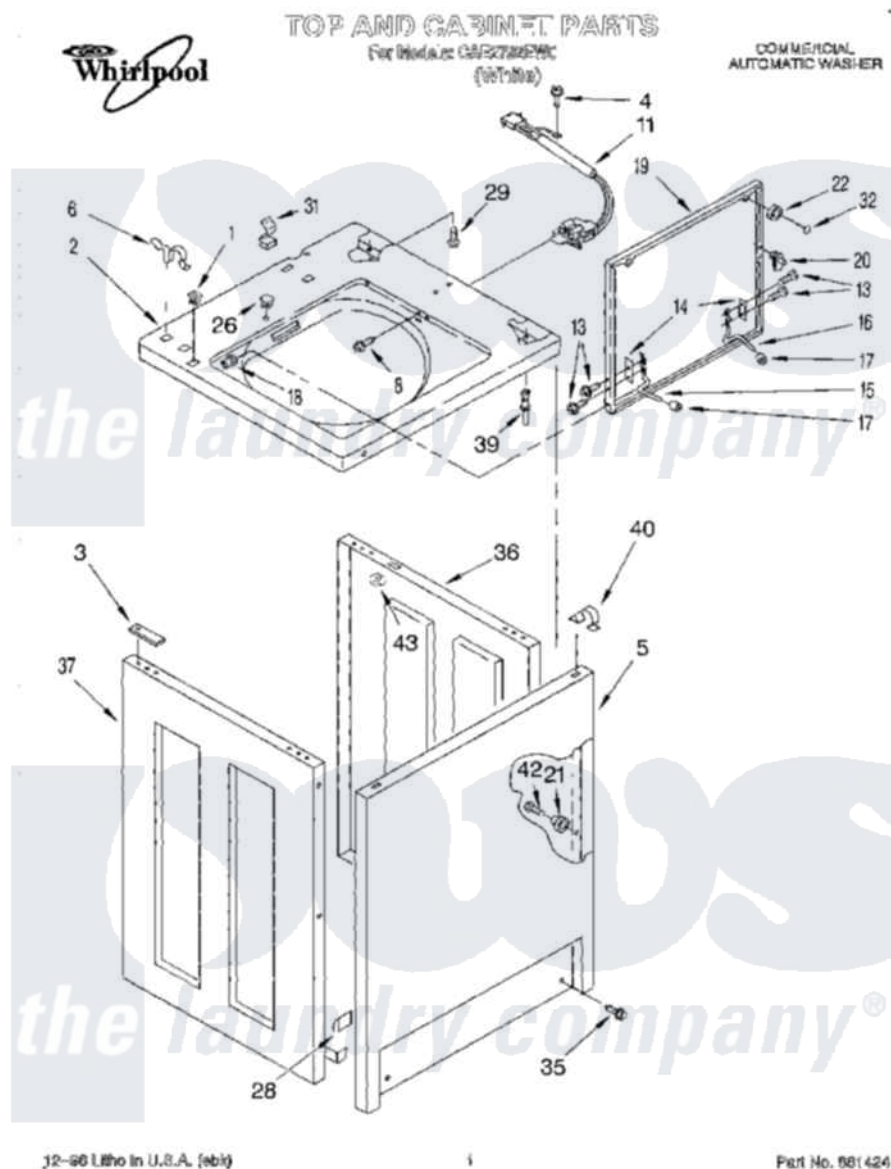

Whirlpool CAE2792EW0 01 - TOP AND CABINET, LIT/OPTIONAL

Whirlpool Commercial Whirlpool CAE2792EW0 Washer Parts Parts Diagram 01 - TOP AND CABINET, LIT/OPTIONAL
 Click on the part number to view part

Item	Original Part Number	Replaced By	Status	Part Description
1	358473			Nut, Push-In
2	3359041			Top
3	3353950			Spacer, Cabinet To Top
4	384435	681414		Screw, 10AB X 1/2
5	3358500			Panel, Front
6	62780			Clip, Top And Cabinet And Rear Panel
8	3356311			Screw And Washer, Lid Switch Shield
11	3355807			Switch, Lid
13	3351355	W10119828		Screw, Lid Hinge Mounting
14	21097			Pad, Lid Hinge
15	54584			Hinge, Lid
16	54583			Hinge, Lid
17	19119			Bumper, Lid Hinge
18	21258			Bearing, Lid Hinge
19	3949234	3976312		Lid

20	358684		Strike, Lid Switch
21	3353812		Locator
22	356908		Bumper, Lid
26	358472		Stop, Push-In Top
28	98234		Clip, U-Bend
29	3353993		Screw 10-16 X .690
31	90016		Clip, Pressure Switch Hose
32	356907		Rivet, Plastic
35	3393258	3373329D	Screw
36	3353708	3976380	Panel, Right Hand
37	3353714	3976382	Panel, Left Hand
39	3353949		Pin, Locator
40	18776		Lock, Front Top
42	718258	9741232	Screw, 8-18 X 5/8
43	90406		Cage Nut, 5/16-18
	LIT3358988	Not Available	Sheet, Installation Instructions
"	LIT3950780		Label, Wiring Diagram
"	72017		Paint, Touch-Up
"	72107		Paint, Touch-Up
"	72110		Paint, Touch-Up 1/2 Oz.
"	350941	Not Available	Leveler (Thinner)
"	350938		Paint, Pressurized Spray B
"	350930		Paint, Pressurized Spray B
"	350956		Paint, Spray 13 Oz.
"	261890		Golden Harvest
"	799344		Paint, Touch-Up)
"	978883		Almond
"	261891	Not Available	Golden Harvest (Uncut)
"	350572		Oil
"	285208		Lubricant
"	285195		Sealer Sealer, Gasket
"	3348675	Not Available	Shipping Kit